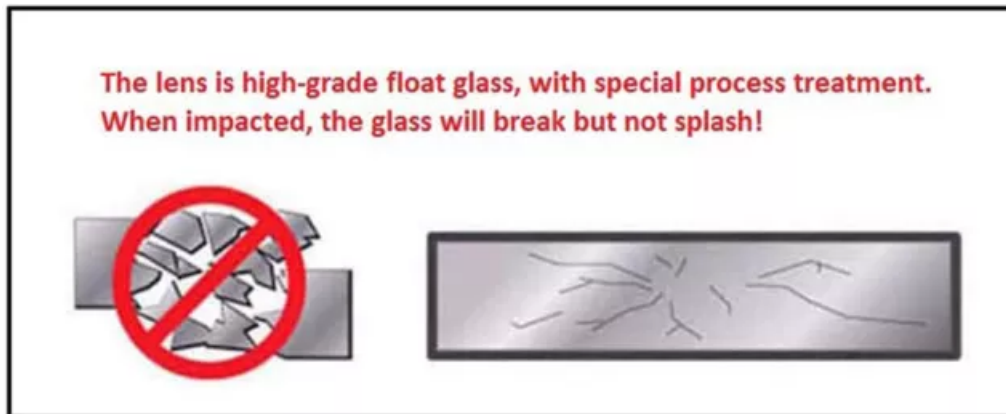

on.

🌀 Anti-glare and Anti-shake:

305mm Blue Mirror Anti-glare Helps you to increase visibility and eliminate blind spots in the day or at night when turning or change lanes.

🌀 Easy to install & disassemble.

With adjustable buckle, only need to clip on the original mirror and adjust it to conform to you car.

WIDE FIELD OF VISION

ANTI DAZZLING

CUSTOMER REVIEWS

★ ★ ★ ★ ☆ 4.0 19 Reviews

WRITE A REVIEW

Xav***

OCT,31 2021