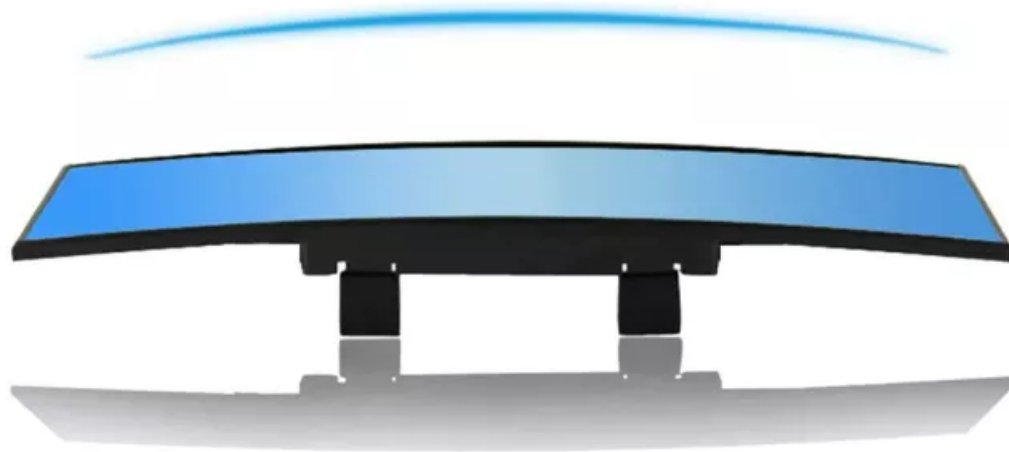

Ship from China

♥ Add to Favorites

Product Description

Manufacturer:TDD

Date First Available:October 2,2021

Material:Plastic

Lens Curvature Description:Curved surface

Vehicle Service Type:Car, Truck

Fit Type:Universal Fit

🌐 CLEAR IMAGES:

Interior rear view mirror is made of especial glass, good to reflect natural, clear & real images. Prevent overlapped, distorted images and won't cause reflection when driving.

🌐 WIDE ABGLE VISION:

Convex face mirror design good to provide the wider angle vision and has no trouble seeing the panoramic of the car.

🌐 SIZE:

12 x 3 inch (305 x 72 mm). Fit the 50-95 mm original baby mirror. Suitable for most car, truck, SUV and so