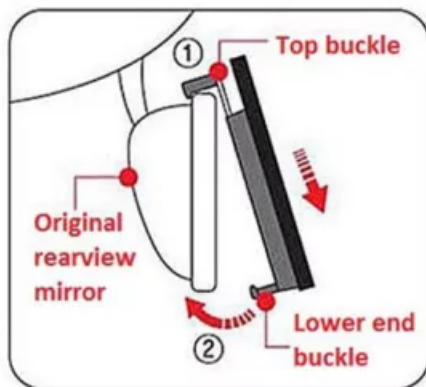

🌐 WIDE ABGLE VISION:

Convex face mirror design good to provide the wider angle vision and has no trouble seeing the panoramic of the car.

🌐 SIZE:

12 x 3 inch (305 x 72 mm). Fit the 50-95 mm original baby mirror. Suitable for most car, truck, SUV and so

on.

🌀 Anti-glare and Anti-shake:

305mm Blue Mirror Anti-glare Helps you to increase visibility and eliminate blind spots in the day or at night when turning or change lanes.

🌀 Easy to install & disassemble.

With adjustable buckle, only need to clip on the original mirror and adjust it to conform to you car.

WIDE FIELD OF VISION

ANTI DAZZLING

CUSTOMER REVIEWS

★ ★ ★ ★ ☆ 4.0 19 Reviews

WRITE A REVIEW

Xav***

OCT,31 2021

★ ★ ★ ★ ★

Such a more inclusive view of that blind spot over your left shoulder with oncoming traffic. Certainly gives me a more secure driving experience. Love it.

Aba***

OCT,26 2021

★ ★ ★ ★ ★

I don't like it, the material looks like really cheap plastic and it is really thin which makes it look like a toy.