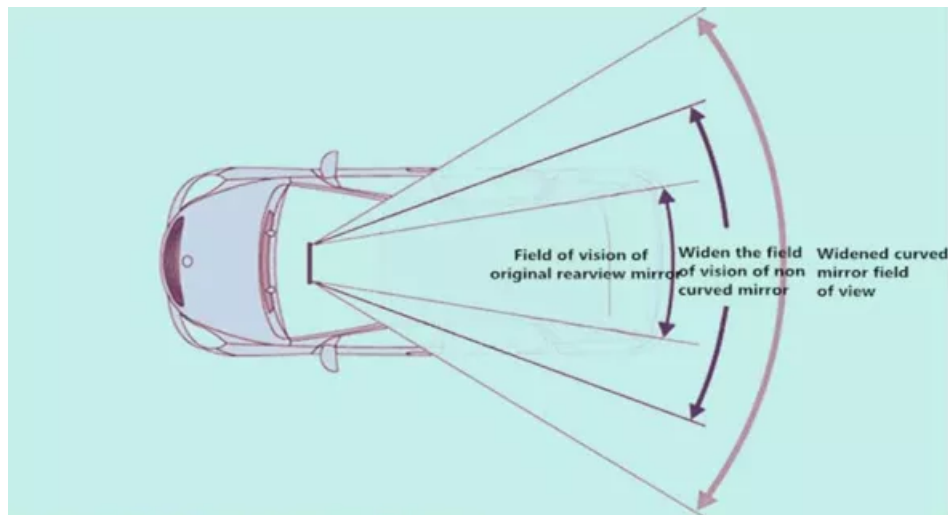

Manufacturer:TDD

Date First Available:October 2,2021

Material:Plastic

Lens Curvature Description:Curved surface

Vehicle Service Type:Car, Truck

Fit Type:Universal Fit

🌐 CLEAR IMAGES:

Interior rear view mirror is made of especial glass, good to reflect natural, clear & real images. Prevent overlapped, distorted images and won't cause reflection when driving.

🌐 WIDE ABGLE VISION:

Convex face mirror design good to provide the wider angle vision and has no trouble seeing the panoramic of the car.

🌐 SIZE:

12 x 3 inch (305 x 72 mm). Fit the 50-95 mm original baby mirror. Suitable for most car, truck, SUV and so