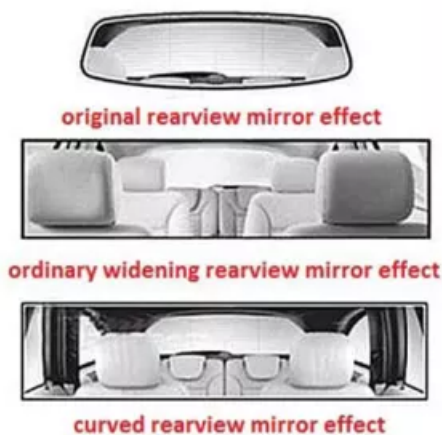

🌐 WIDE ABGLE VISION:

Convex face mirror design good to provide the wider angle vision and has no trouble seeing the panoramic of the car.

🌐 SIZE:

12 x 3 inch (305 x 72 mm). Fit the 50-95 mm original baby mirror. Suitable for most car, truck, SUV and so

on.

🌀 Anti-glare and Anti-shake:

305mm Blue Mirror Anti-glare Helps you to increase visibility and eliminate blind spots in the day or at night when turning or change lanes.

🌀 Easy to install & disassemble.

With adjustable buckle, only need to clip on the original mirror and adjust it to conform to you car.

WIDE FIELD OF VISION

ANTI DAZZLING

CUSTOMER REVIEWS

★ ★ ★ ★ ☆ 4.0 19 Reviews

WRITE A REVIEW

Xav***

OCT,31 2021

★ ★ ★ ★ ★

Such a more inclusive view of that blind spot over your left shoulder with oncoming traffic. Certainly gives me a more secure driving experience. Love it.

Aba***

OCT,26 2021

★ ★ ★ ★ ★

I don't like it, the material looks like really cheap plastic and it is really thin which makes it look like a toy.