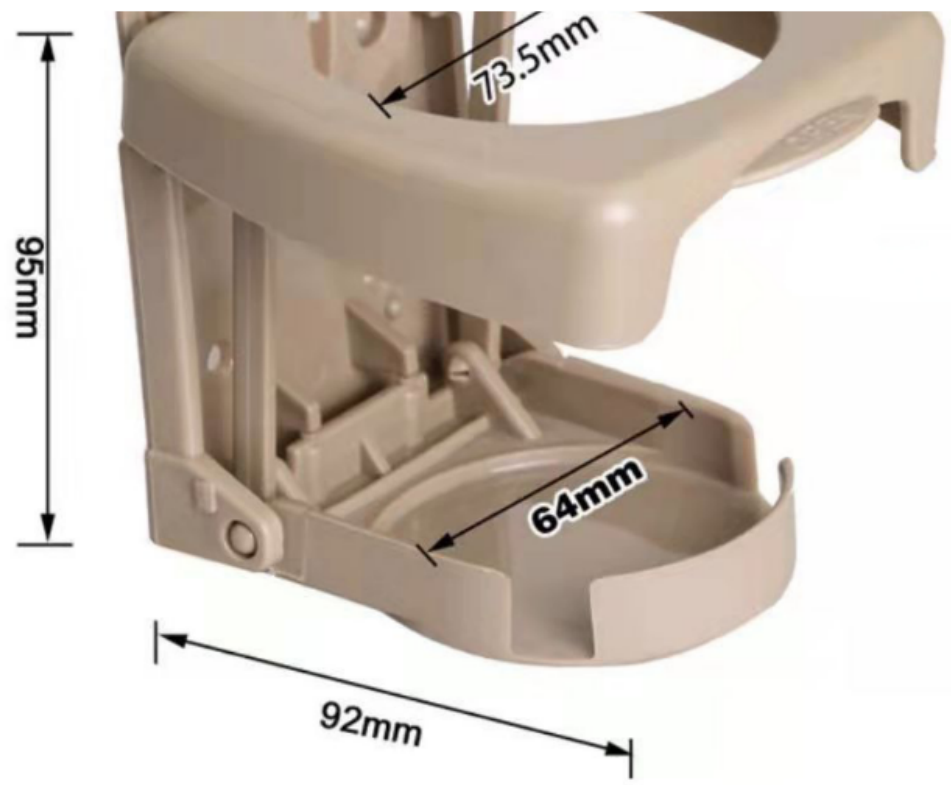

likesmile Car Cup Holder, Vehicle Door Cup Holder, Adjustable Folding Drink Holder for Truck Interior, Soda Cans, Water Bottles, Coffee Cup holders for vehicles

Product Code: likesmile -103

Availability: In Stock

Reviews (0)

- Stable-The car cup holder can be placed on the both sides of the door side,when the car is in the driving process,heavy drinks will not be overflowed.
- Foldable-The drink holder can be folded when not in use,Save space in the car.
- Adjustable-The cup holder fits regular sized cans,coffee cup,water bottle and juice boxes within 3 inches in diameter.
- Easy to Install-The bottle mount can be installed easily by sliding between your door panel and window that is easy to take and reach.
- Durable and sturdy-Manufactured from high quality ABS material, this window cup holder is durable, sturdy, wear-resistant to use.