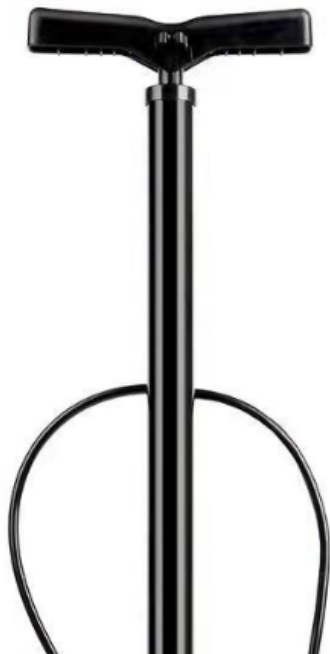

Products

likesmile Bicycle Ergonomic Bike Floor Pump with Gauge & Smart Valve Head, 160 psi, Automatically Reversible pumps for bicycle tires

likesmile Bicycle Ergonomic Bike Floor Pump with Gauge & Smart Valve Head, 160 psi, Automatically Reversible pumps for bicycle tires

Product Code: likesmile -101

Availability: In Stock

~~\$25.95~~

\$22.25

Qty

1

Add to Cart

★★★★★ 1 reviews / Write a review

Like 0

Tweet

Share

Description

Reviews (1)

- Steel barrel
- Floor pump with easy to read gauge, 160 psi
- For Presta and Schrader Valves
- Egromically designed comfortable handle

Customer Service

[Contact Us](#)
[Returns](#)
[Site Map](#)