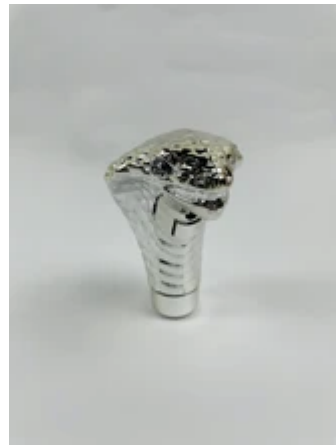

Shop By Department

Actions

Kingly gear lever knobs for vehicles, universal gear shift knob, snake gear lever knob

\$14.99

Quantity

ADD TO CART

Buy with **PayPal**

[More payment options](#)

- Kingly gear lever knob made of high quality ABS plastic material, More comfortable to touch.
- Ergonomic design and philosophy make it easier for you to manipulate your car

Actions

- Snake eye color: Blue, 3 mode flash light.

Product information

Brand Kingly

Item Weight 5.3 ounces

Package Dimensions 7 x 5 x 3 inches

Date First Available October 01, 2021

CUSTOMER REVIEWS

☆☆☆☆☆ No reviews yet

Write a review