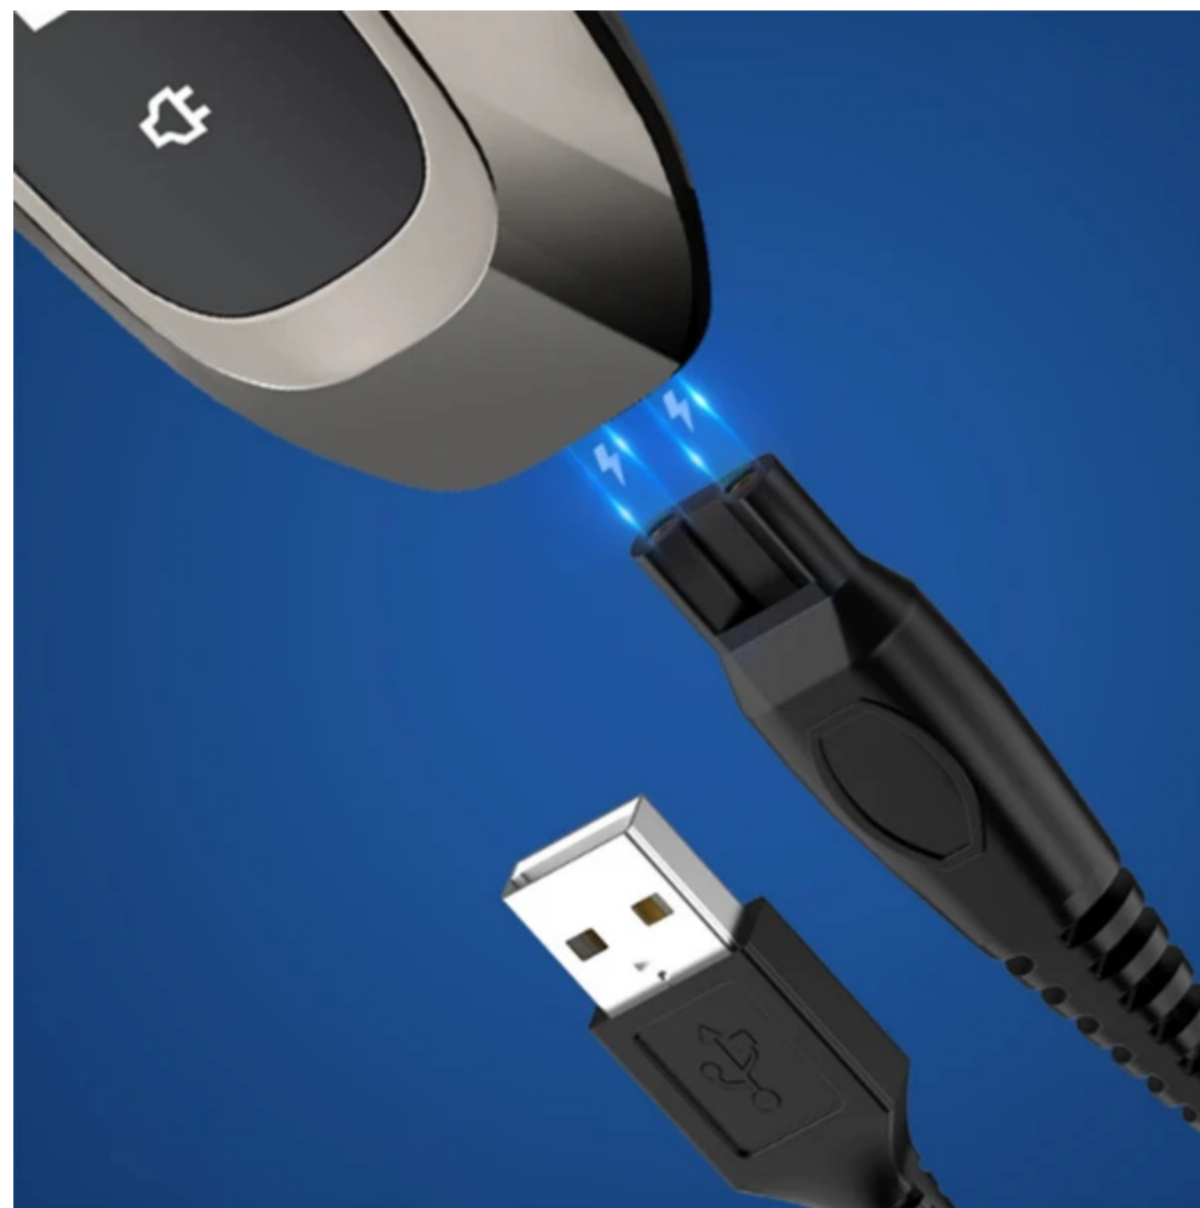

- CLOTHING
- MAKEUPS
- TOYS
- FURNITURE
- BED LININGS

Home > VIPCUT Electric Shavers, Rotating Head, Flexible, Fits Facial Contours, Perfect Ideal Gift For Boys And Men

VIPCUT

VIPCUT Electric Shavers, Rotating Head, Flexible, Fits Facial Contours, Perfect Ideal Gift For Boys And Men

\$149.99

Tax included.

Quantity

ADD TO CART

BUY IT NOW

With elasticity and floating movement, enjoy a clean shave that conforms to the contours of the face. The head touches your face at an ideal angle and adjusts to the curve of your face and neck to form a smooth contact with your skin.

Rotate the head. The flexible rotating electric shaver head can easily slide to describe the personal contours of the face, chin, neck and chin. It can fit the contours of the face to achieve a fast, close and comfortable shave.

flexible rotating electric shaver head can easily slide to describe the personal contours of the face, chin, neck and chin. It can fit the contours of the face to achieve a fast, close and comfortable shave. It is the perfect gift for men.