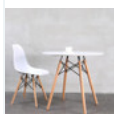

Top Features

★ Popular

📦 Express

📍 Pickup

⚡ Blitz Buy

🕒 Recent

✅ Brands

🗃️ Categories

Overview

Related

Coolka Interior Rest Table

$165

Size:

70×70cm

Color:

White

Only 30 left!

Buy

📖 Add to Wishlist

Standard Shipping $12

Contact, Policies & More 2

Skip to main content

Skip to categories menu

Skip to navigation menu

Skip to footer