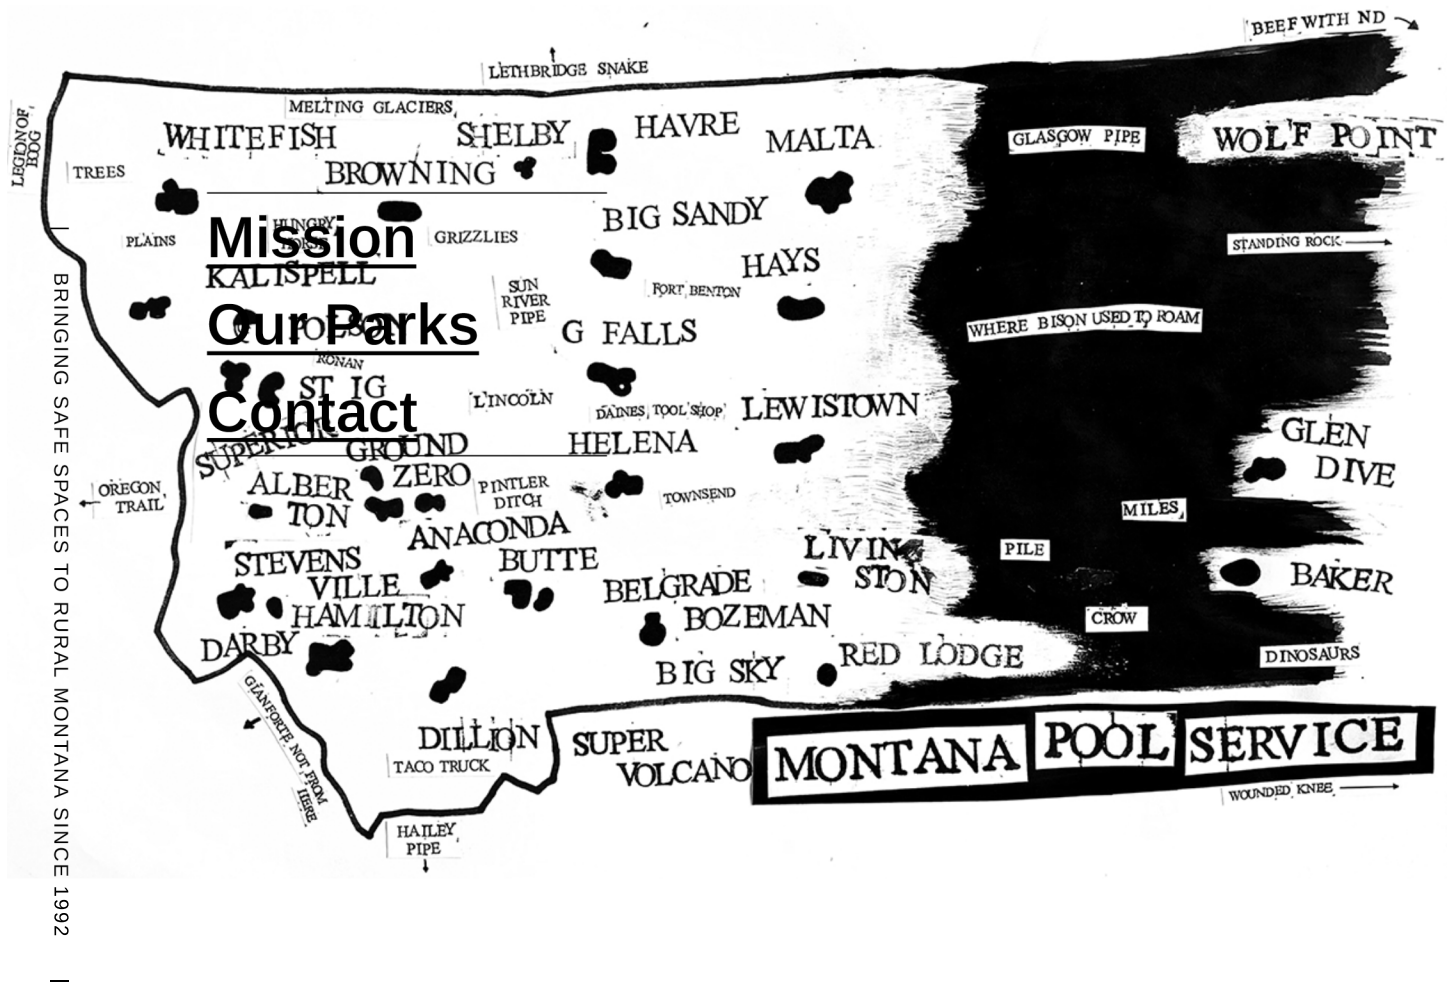

- 2015 Wounded Knee Four Directions
- 2014 Iron Horse
- 2014 Thunder
- 2009 Helena
- 2015 Pine Ridge
- 2014 Glendive
- 2007 St. Ignatius
- 2011 Pine Ridge
- 2006 MOBASH
- 2015 Stevensville
- 2000 Seattle Center
- 2010 Big Sandy

- phase 1

- phase 2

- phase 1

Mission

Our Parks

Contact

MPS HAS FUNDED MORE THAN 20 SKATEPARKS FOR RURAL AND NATIVE COMMUNITIES.

| BRINGING SAFE SPACES TO RURAL MONTANA SINCE 1992 |

| MONTANA |

BOX ELDER, MONTANA

Mission

Our Parks

Contact

| BRINGING SAFE SPACES TO RURAL MONTANA SINCE 1992

| MONTANA

BRINGING SAFE SPACES TO RURAL MONTANA SINCE 1992

MONTANA

4 CONTACT

Mission
Our Parks
Contact

This year we are opening the Superior, MT Park in September and there will be a grand opening in Shelby July 11, 2021. In 2022, we are penciled to build parks in Wounded Knee, Standing Rock and the Crow Reservation.