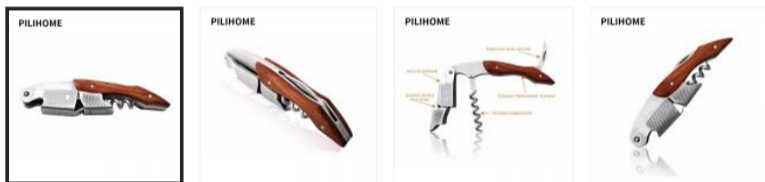

DESCRIPTION SIZE GUIDE REVIEWS (0)

Brand:PILIHOME

Sturdy and trusted, you won't be disappointed with this wine bottle opener.

Double-hinge design

Sturdy reliable construction

Bottle opener and foil cutter together in a stylish and Durable 420 Stainless steel body with comfort-grip wood handle

Double-hinged fulcrum provides extra leverage and smoother of even the longest corks

Specially designed worm with strong steel