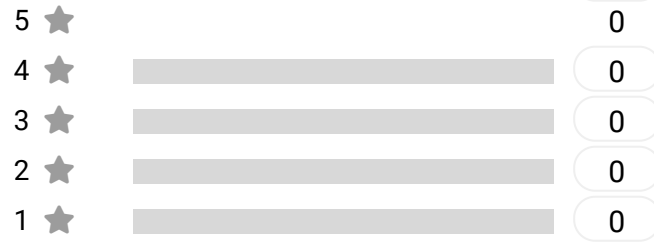

Share

Customer Reviews

2021/8/2

0.0/5
☆☆☆☆☆

Aaziu Portable Countertop Dishwashers, Compact Dishwashers with 5 L Bui – Hengyi Shop

Write A Review

Be the first to review this item

Footer menu