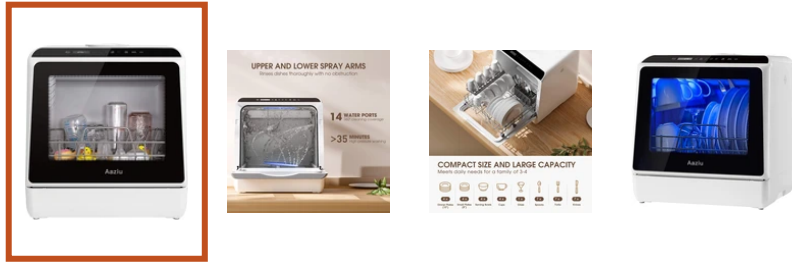

Home

Catalog ▾

Aaziu Portable Countertop Dishwashers, Compact Dishwashers with 5 L Built-in Water Tank & Inlet Hose

☆☆☆☆☆ Write Review

\$335.99

QUANTITY

- 1 +

Add to Cart