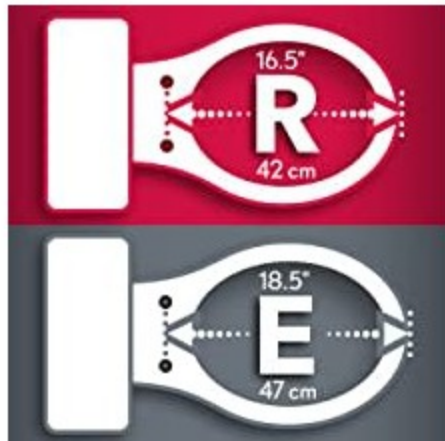

Use and Care

Toilet Seat Size Guide

To ensure a proper fit, measure from the front of the toilet to the center of the mounting holes.