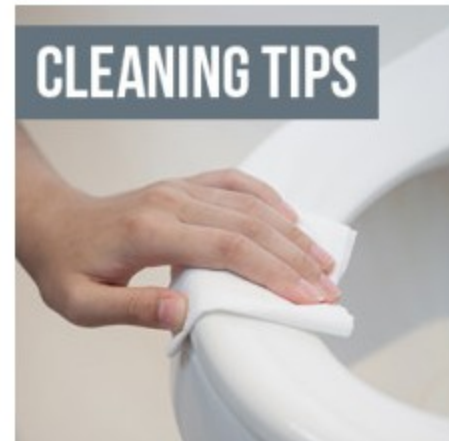

Care For Your Seat

To clean and preserve your seat's glossy finish, please use either anti-bacterial wipes, dish soap, or anti-bacterial hand soap only. Wipe dry with a paper towel. If it's good enough to clean your hands, it's good enough to clean your seat!