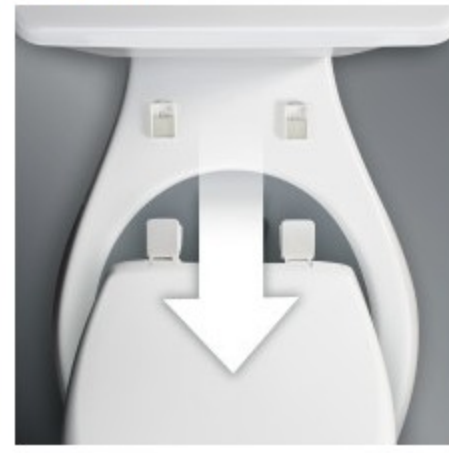

Style, Exceptional Finishes, and Intuitive Design

The Mayfair by Bemis brand offers innovations that make life easier. Our toilet seats perfectly fit your changing life: from potty training seats, to fully featured models with beautiful hinge finishes, to raised seats so your aging-in-place parents feel secure in the bathroom.

A necessity that's anything but basic

Never Loosens

Lower portion of the STA-TITE nut is designed to snap free during installation when proper tightness has been achieved, securing your toilet seat to the bowl

Removes for Easy Cleaning

Quickly and easily remove your seat for cleaning

Slow Close

With just a tap, the toilet seat closes slowly and quietly to the bowl

Adjustability

Align your toilet seat on the bowl during installation for the perfect bowl fit