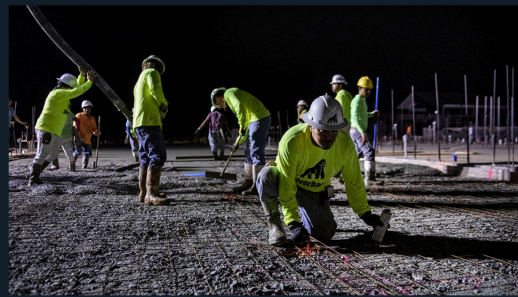

Silverback Concrete is here for all of it.

We're a family-led team of heavy-concrete specialists. We build commercial structures for contractors who expect unrivaled quality.

We deliver unfailing strength for every building because we care more, plain and simple.

You stand on it.
We stand by it.
We've got your back.

WORK WITH US

GET A QUOTE

Concrete & Steel. Precision & Grit.

High quality. High safety. No compromises.

The raw and human materials of our craft are simple yet powerful when put to good use. Through time-tested know-how, exacting standards and rugged workmanship, we pour and finish structures that can weather any storm.