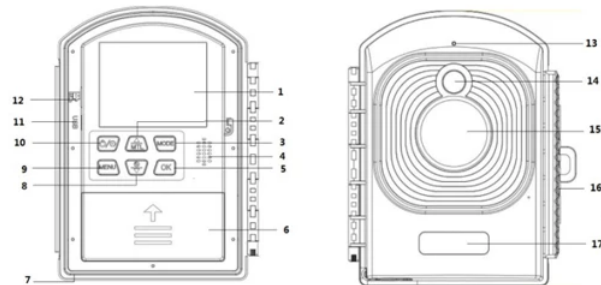

Product installation

Product introduction

- ① Display Screen
- ③ Mode Button
- ⑤ OK Button
- ⑦ DCJack
- ⑨ Menu Button
- ⑪ USB Jack
- ⑬ Status Indicator
- ⑮ Lens
- ⑰ Brand
- ② Up Button / Manual Time-lapse Button
- ④ Speaker
- ⑥ Battery compartment
- ⑧ Down Button / Selfie Button
- ⑩ Power Button/ Time-lapse Button
- ⑫ Micro SD Card Slot
- ⑭ Fill Light
- ⑯ Locking clamps