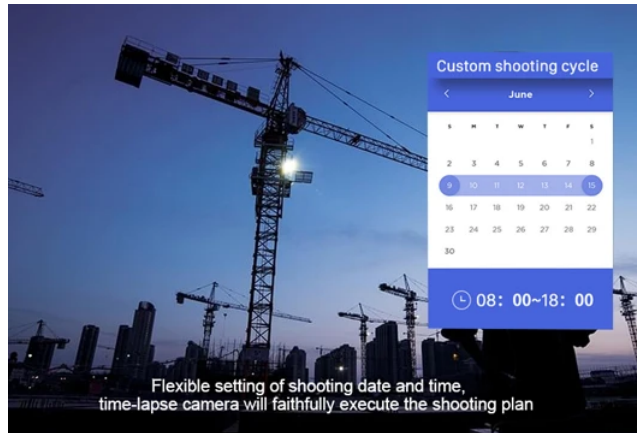

Camera angle 110°

Flexible setting of shooting date and time, time-lapse camera will faithfully execute the shooting plan