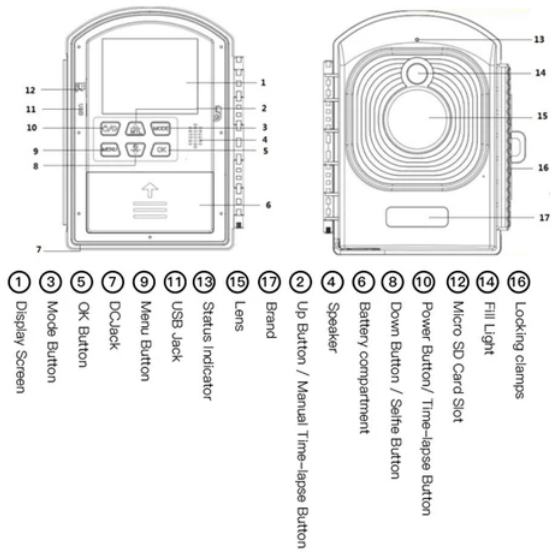

Low light full color image

Product introduction

Product installation

Product accessories

ANIZOENS

ANIZOENS Time-lapse camera 1080P 2.4 Inche TFT Lcd Starlight lens angle of view 110 Professional time-lapse shooting

\$368.00 ~~\$399.00~~

Quantity

ADD TO CART

BUY IT NOW

Highlight

◆Take colorful high brightness video or photo even in weak light under star or moon

	<ul style="list-style-type: none"> ◆Starlight grade lens, angle:110° ◆2M Pixel starlight grade SENSOR ◆Long endurance, standby 6 month (take 1pcs picture/5mintues, 288pcs/day, 8640pcs/month) ◆Support up to 512GB TF Card ◆IP66 Waterproof and dustproof
Application	record change of season/environment/sky, process of engineering construction,process of plant grow/bloom/bear fruit,outdoor record,urban traffic and population situation,etc.
LCD Screen	2.4" TFT LCD
Lens	Starlight grade, angle:110°
Sensor	Starlight grade, 2M pixel, 1/2.7"
Resolution	1920*1080、1280*720
Photograp distance	60CM~Infinity
Fill light lighting source	2W white LED, Beam angle 120°, only need to turn on the fill light in full black mode.