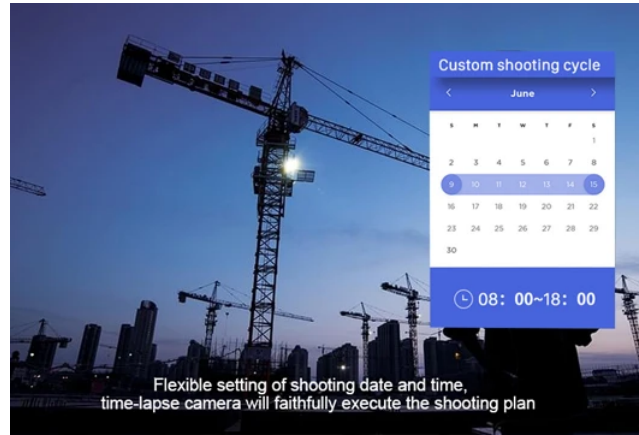

Fixed bracket

Wall plugs

Screws

Round tube bracket

Select the photo interval-Camera time-lapse shooting
and automatic series of photos-instantiy generate
time-lapse movies

Starlight lens
Angle of view
110°

1080P Ultra
Time-lapse camera

Creative shooting, no post-production

Turn on the manual time-lapse mode, when you see the picture you need to record, you can take it at will, take it while walking and it will generate a time-lapse movie immediately after the end,so as to avoid post-cropping production

Low light full color image

Product introduction

Product installation

Product accessories

ANIZOENS

ANIZOENS Time-lapse camera 1080P 2.4 Inche TFT Lcd Starlight lens angle of view 110 Professional time-lapse shooting

\$368.00 ~~\$399.00~~

Quantity

ADD TO CART

BUY IT NOW

Highlight

◆Take colorful high brightness video or photo even in weak light under star or moon

	<ul style="list-style-type: none"> ◆Starlight grade lens, angle:110° ◆2M Pixel starlight grade SENSOR ◆Long endurance, standby 6 month (take 1pcs picture/5mintues, 288pcs/day, 8640pcs/month) ◆Support up to 512GB TF Card ◆IP66 Waterproof and dustproof
Application	record change of season/environment/sky, process of engineering construction,process of plant grow/bloom/bear fruit,outdoor record,urban traffic and population situation,etc.
LCD Screen	2.4" TFT LCD
Lens	Starlight grade, angle:110°
Sensor	Starlight grade, 2M pixel, 1/2.7"
Resolution	1920*1080、1280*720
Photograp distance	60CM~Infinity
Fill light lighting source	2W white LED, Beam angle 120°, only need to turn on the fill light in full black mode.