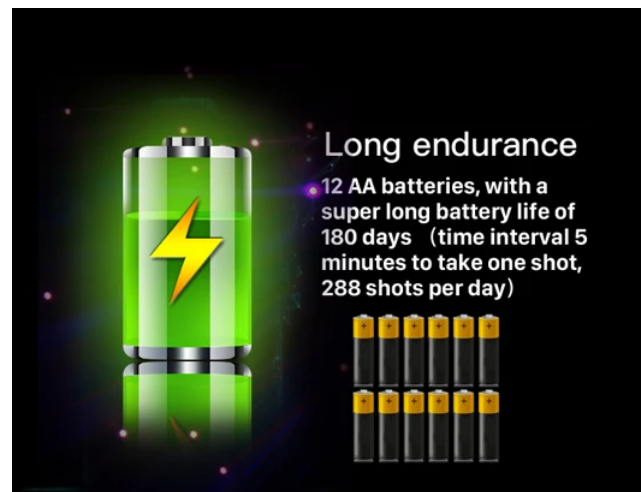

Low light full color image

Product introduction

Product installation

Product accessories

ANIZOENS

ANIZOENS Time-lapse camera 1080P 2.4 Inche TFT Lcd Starlight lens angle of view 110 Professional time-lapse shooting