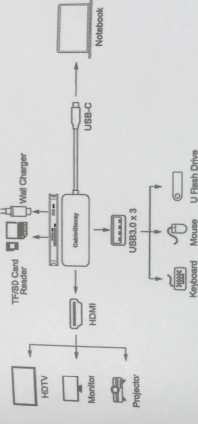

CableGlaxay

CONNECTION GUIDES

Specifications:

Model	HUB-M19
Interface	TXUSB-C, TXHDMI, 3XUSB 3.0, 1xSD, 1XTF, 1XUSB-C PD
HDMI Resolution	4K@30Hz (Max)
USB 3.0 Transfer Speed	5Gbps (Max)
SD/TF Transfer Speed	5Gbps (Max)
USB-C PD Input	100W (Max)