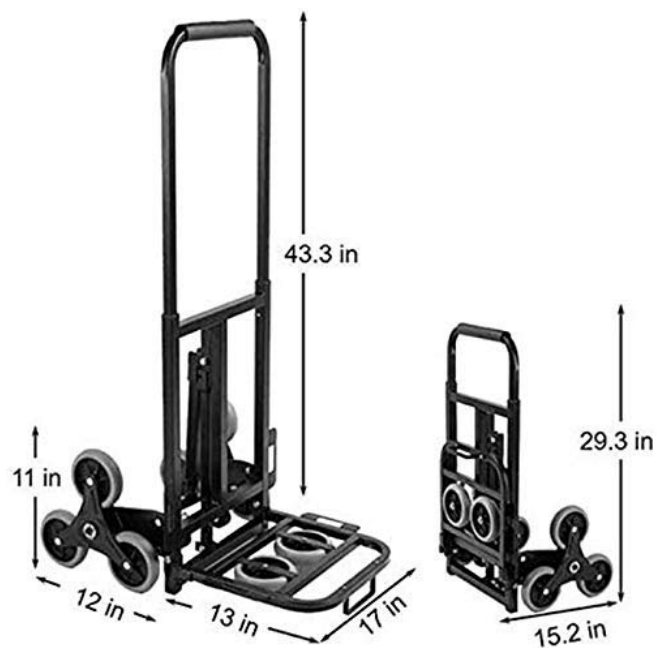

## Pipishell Hand Trucks Stair Climber Cart Heavy Duty 330LB 43.6Inch Adjustable Handle Folding Hand Truck with 2 Assistant Wheels Black

Launch Date : November 26, 2020

Sold: 54

(22 Review(s))

USD **\$119.56** ~~USD \$123.36~~  
3% OFF

## Description

This truck durable material-frame is made of A3 steel with electrostatic spray, firm, durable and fastness. PU material big wheels for low noises, smooth rolling and high wear resistance climb cart: 3-wheels design for climbing stairs, crossing obstacle or uneven surface.

Proper Size-Unfolded Height: 43.3inch/1100mm, Width: 18inch/460mm, Folded Height: 29.3inch/745mm, Capacity up to 330lbs.

Reviews (22)

**5** 22 Reviews

[Write a review](#)

---

Aud\*\*\*  
Dec 23, 2020

This is a handy dolly to have around and this is my second purchase of this.