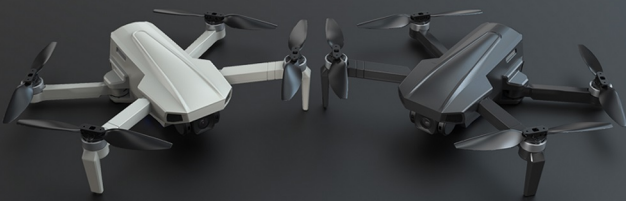

Adjustable camera

Farther.Fast.Clearer

Vision Sensor

GPS & Map

Brushless motor

Independent ESC

2.4Ghz two-way communication

LCD screen communication