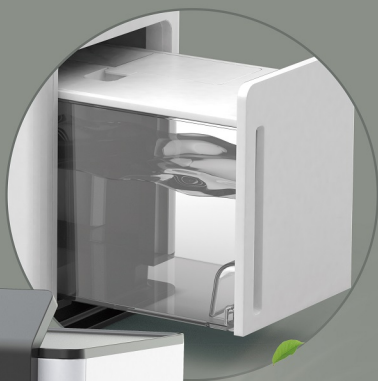

JETWOO

COMFORTABLE LIFE

PORTABLE DEHUMIDIFIER

Auto off
when water full

Powerful dehumidifying