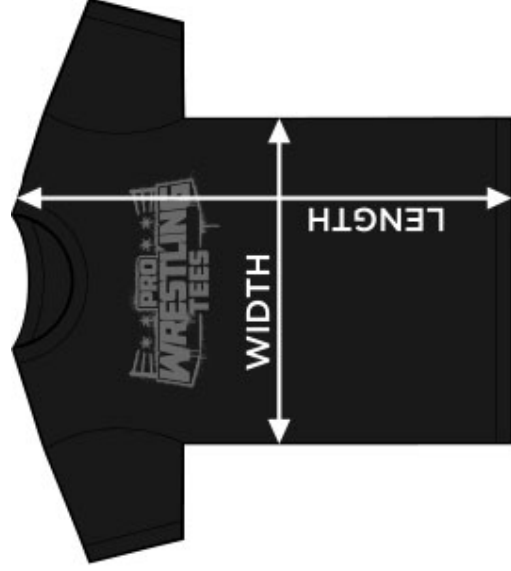

All items may take up to 7-10 days, excluding weekends and holidays to process and ship. Once shipped, it may take up to 7 business days domestically and 21 business days internationally to receive your order.

By Adding this item to cart and checking out, you agree to our privacy policy and understanding the terms of our shipping and return policy.

Due to Covid-19, international shipments may take over 30 days to arrive.

ADD TO CART

ADD TO WISHLIST

DETAILS MORE INFORMATION

Nyla Rose - The Native Beast T-shirt

All sizes may vary