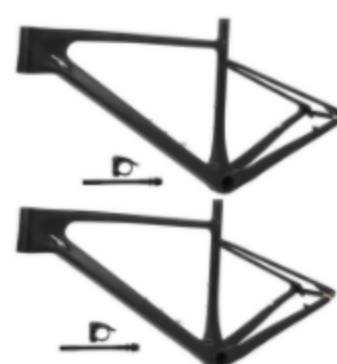

BEISGUANGS BICYCLE WHEEL RIMS;BICYCLE WHEEL SET 32 HOLES MOUNTAIN BIKE WHEELSET RIMS

★★★★★ (2 customer reviews)

Brand:BEISGUANGS

\$32.68

- Condition:100% Brand New
- Item Type: Bicycle Wheel Set
- Quantity: 1 pair
- Number of holes: 32
- Specification: 20 inches 406
- Open gear: front 100 back135
- Applicable tires: 20 inches 406 (range of 1.25-2.215)
- Package List:
- 1 x Pair of Bicycle Wheel Set
- 1 x Pair of Accessory

1

ADD TO CART

Buy Now

Category: Uncategorized

Description Reviews (2)

DESCRIPTION

1. The bicycle integrated wheel set is made of high pressure casting, which is light in weight, high in strength and not easy to deform.
2. The structure is stronger and more resistant to impact, allowing you to achieve a brisk and comfortable driving experience.
3. Improve long-distance and high-speed riding performance, suitable for any type of road.
4. Professionally manufactured, it has stable performance and high reliability.
5. This bicycle has a simple design, and it is easy to install and use, very practical.

RELATED PRODUCTS

BEISGUANGS
CHAINWHEELS FOR
BICYCLES;BIKE NARROW
WIDE SINGLE TOOTH
CHAINWHEEL BICYCLE
CHAINRING PARTS
★★★★★
\$2.59

ADD TO CART

BEISGUANGS BICYCLE
FRAMES;WITH SEATPOST
CLIP TUBE SHAFT
LIGHTWEIGHT MOUNTAIN
BICYCLE FRAME
★★★★★
\$412.88