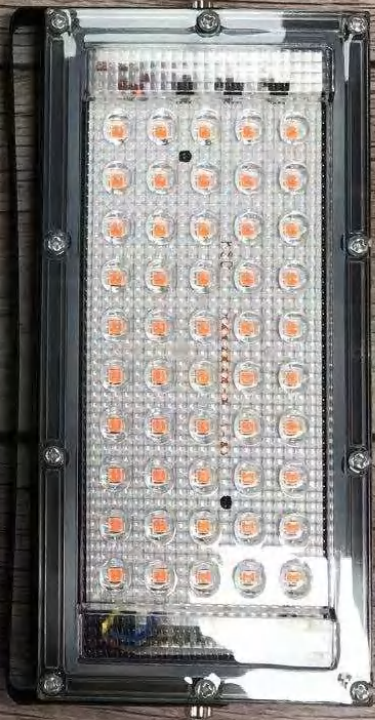

New

ORANGEFISH

Faucets

Household

Good helper for home life

material and durable

HARDWARE TOOLS

ORANGETFISH

FLOOD LIGHT

- 120°**
Beam Angle
- 90L.m.W**
Brightness
- WW**
Warm White
CW
Cool White
- 550,000H**
Lifetime

50W

- ▶ Light Decay Is Less Than In 10000Hours Testing - 5%
- ▶ Protection Rating **Ip66**