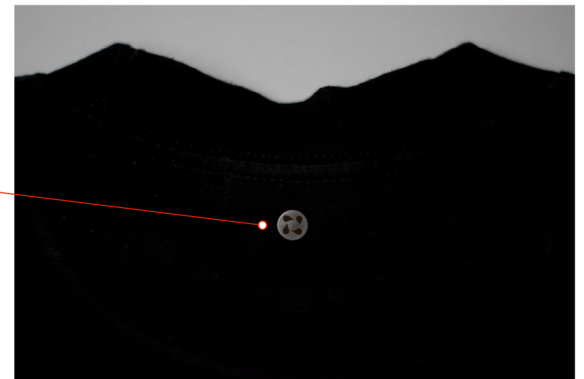

imix

All garments
Imix hangtag label inside of garment centered on the back below neckline

Short sleeve garments
Imix 4 dot logo stainless steel snap on outside of the shirt on top back centered below neckline

Bottoms
Imix 4 dot logo stainless steel snap below the left pocket

Long sleeve garments
Imix 4 dot logo stainless steel snap on left wrist above cuff

Bottoms
woven label placed on center back waistband