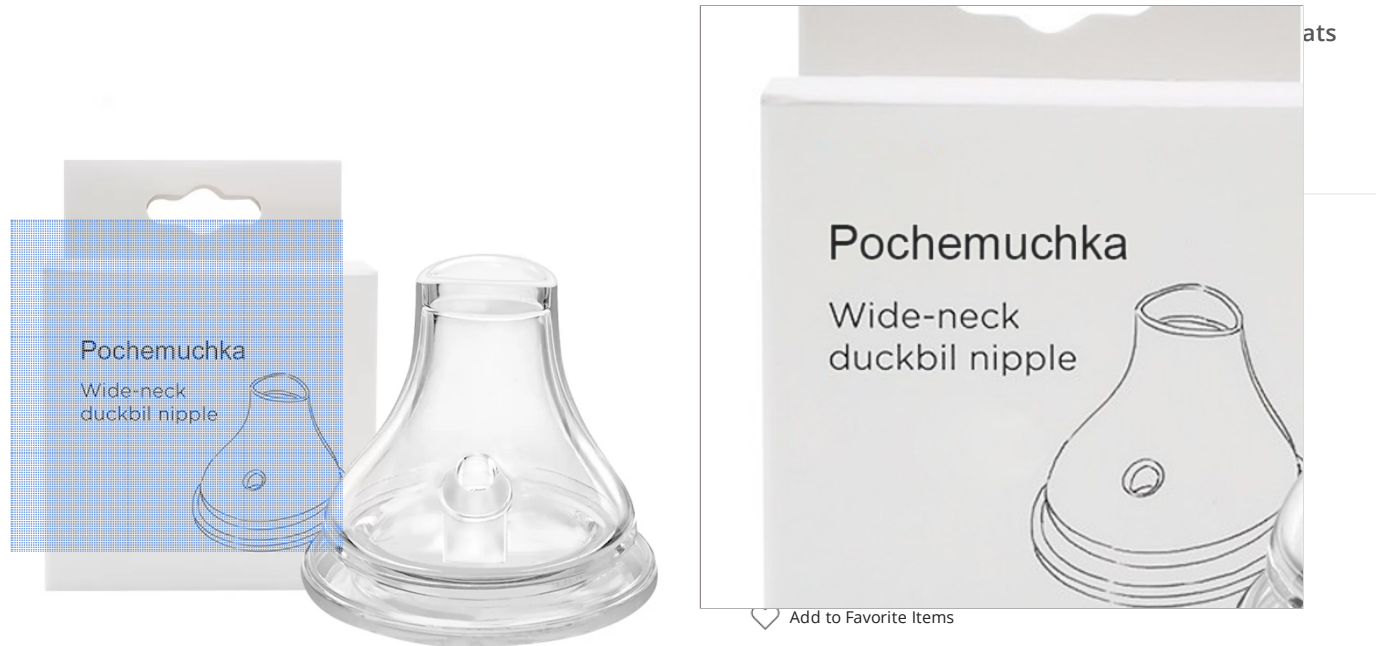

Your position: Home

Description **Reviews**

Modeled AFTER moms: designed to mimic the natural form and feel of mom for baby feeding, easy to latch and encourages proper tongue positioning
 Innovative design: features a gradual transition from nipple to Wide-Neck base and a soft, breast-like feel for comfy feeding
 Easy to clean and washable: dishwasher safe nipples can be boiled, microwaved, frozen and sterilized
 No straws, vents or valves: other bottles require vents and valves that allow air back into the bottle
 Safe silicone: Made without PVC or Bpa, milk only touches silicone nipple and pouch

Kumeng Baby Newborn baby, wide-caliber silicone feeding bottles, pacifiers, baby bottles \$21.99

Smultronställe 7-frequency multi-speed vibrator vibrator female masturbation device simulation \$32.99

Member