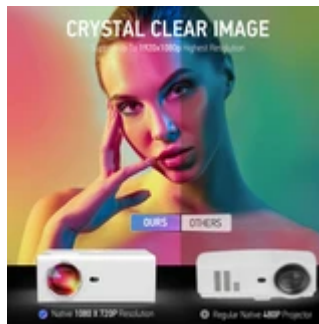

VACASSO

 Cart

Search all products... 

Home

Products

Home > VACASSO RD-822 Video Projector [2020 ...

4000
Lumens

1080P
Supported

200''
Display

VACASSO RD-822 Video Projector [2020 Upgrade Model]

\$109⁹⁹ ~~\$129⁹⁹~~ **SAVE \$20**

Shipping calculated at checkout.

Quantity

-	1	+
---	---	---

 Add to Cart

Buy it now

-
- Impressive High-definition Experience: VACASSO RD-822 video projector support 1920x1080P with native 1280X720P resolution and 3000:1 contrast ratio, 80% sharper than other projectors, brings you crystal clear and satisfactory image and ideal for Projecting movie, Games, Graphics.
 - Bright And Enormous Screen Experience: 2020 Newest Upgrade Projector with 5000 lumens, +80% brightness than ordinary projector. The display size from 40" to 200". Utilizes LED light source and TFT LCD display technology ensures lower energy than conventional bulbs and also longer life up to 50,000 hours.
 - Vivid HiFi Sound With Low Noise: The advanced built-in powerful 5W speaker delivers HiFi sound quality without connecting external speakers anymore. Not support Dolby digital sounds(Copyright issue). Awesome heat dispersion and lower noise due to dual-fan design and the application of innovative materials.
 - Portable Multimedia Versatility: VACASSO RD-822 mini projector is equipped with 2*HDMI, 2*USB, VGA, AV, and Audio output. And it is convenient to connect with your phone, iPad, TV series, etc. Please purchase an extra converter when connecting your phone. This is a portable size (7.58"*5.9"*3.43") and a weight of only 2.36lb.
 - Get a theater-like viewing experience with this VACASSO Home Cinema LCD projector. The 150 ANSI Lumen, 720P Native Resolution,1080P HD capability, and 3,000:1 dynamic contrast ratio ensure the VACASSO projector is ideally suited to ultra wide-screen projections.