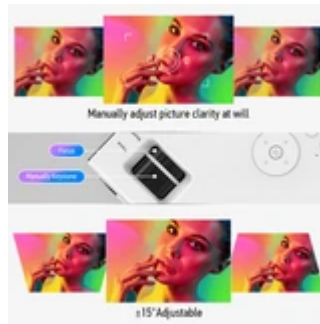

VACASSO

 Cart

Search all products... 

Home

Products

Home > VACASSO RD-822 Video Projector [2020 ...

4000
Lumens

1080P
Supported

200''
Display

VACASSO RD-822 Video Projector [2020 Upgrade Model]

\$109⁹⁹ ~~\$129⁹⁹~~ **SAVE \$20**

Shipping calculated at checkout.

Quantity

-	1	+
---	---	---

 Add to Cart

Buy it now

-
- Impressive High-definition Experience: VACASSO RD-822 video projector support 1920x1080P with native 1280X720P resolution and 3000:1 contrast ratio, 80% sharper than other projectors, brings you crystal clear and satisfactory image and ideal for Projecting movie, Games, Graphics.
 - Bright And Enormous Screen Experience: 2020 Newest Upgrade Projector with 5000 lumens, +80% brightness than ordinary projector. The display size from 40" to 200". Utilizes LED light source and TFT LCD display technology ensures lower energy than conventional bulbs and also longer life up to 50,000 hours.
 - Vivid HiFi Sound With Low Noise: The advanced built-in powerful 5W speaker delivers HiFi sound quality without connecting external speakers anymore. Not support Dolby digital sounds(Copyright issue). Awesome heat dispersion and lower noise due to dual-fan design and the application of innovative materials.
 - Portable Multimedia Versatility: VACASSO RD-822 mini projector is equipped with 2*HDMI, 2*USB, VGA, AV, and Audio output. And it is convenient to connect with your phone, iPad, TV series, etc. Please purchase an extra converter when connecting your phone. This is a portable size (7.58"*5.9"*3.43") and a weight of only 2.36lb.
 - Get a theater-like viewing experience with this VACASSO Home Cinema LCD projector. The 150 ANSI Lumen, 720P Native Resolution,1080P HD capability, and 3,000:1 dynamic contrast ratio ensure the VACASSO projector is ideally suited to ultra wide-screen projections.