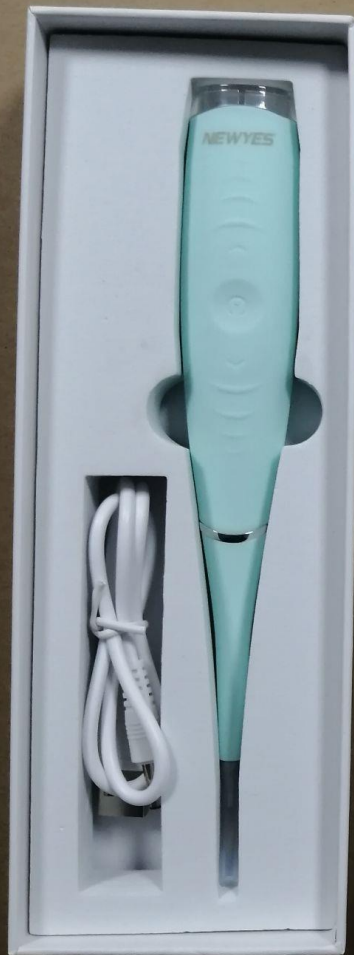

NEWYES
Dental calculus remover

Intelligent high frequency vibration
Integrated design of the fuselage, more convenient
5 gear intensity adjustment, relaxation and comfort, comfortable and comfortable
IPX6 waterproof grade, more convenient to use cleaning
High quality medical grade alloy steel, easy removal of dental calculus, smoke stains, tea stains

Rated voltage: 3.7V	Rated current: 130mA
Standby current: < 20ua	Adapter: 5V
Charger: DC Cable	Waterproof grade: IPX6
Model: YJK015A	Size: 183.6*30*22.3MM

CE FC ROHS 

NEWYES
Dental calculus remover

Intelligent high frequency vibration
Integrated design of the fuselage, more convenient
5 gear intensity adjustment, relaxation and comfort, comfortable and comfortable
IPX6 waterproof grade, more convenient to use cleaning
High quality medical grade alloy steel, easy removal of dental calculus, smoke stains, tea stains

Rated voltage: 3.7V	Rated current: 130mA
Standby current: < 20ua	Adapter: 5V
Charger: DC Cable	Waterproof grade: IPX6
Model: YJK015A	Size :183.6*30*22.3MM

CE FC ROHS 

NEWYES

massage apparatus

Hot compress mode

Warm care, more intimate than hot towel, relieve dry eyes, watering eyes, eye fatigue

Brand: NEWYES
Product name: SEX TOY
Model No.: LL-A180
Material: Silicone + ABS

NEWYES

Heart rate monitoring
Incoming call
Information reminder
Tap operation
Do not disturb mode
Sleep monitoring
Alarm reminder
Clock display
Find a bracelet