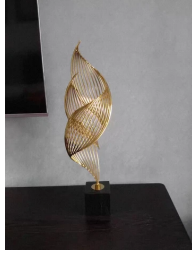

Qylfst Semicircle Retro Small Indoor Doormat 15.7 X 24IN

\$18.99

Shipping calculated at checkout.

ADD TO CART

BUY IT NOW

Guaranteed SAFE Checkout

Buyer Protection

- Full Refund if you don't receive your order
- Full or Partial Refund, if the item is not as described

- Material: The Surface of the mat is made of Polypropylene Fiber, and the reverse is Non-slip back. All of the material is safe, durable and healthy touch for daily use
- Features: Weave by Machine, Fine workmanship, no fade, soft surface and non-slip back, Stain resistant and easy to clean, can be washed by machine. it is a good choice for protecting your floor, and it will also provide your home with a new feeling
- Usage: it can be used in bedroom, hallway, office, hotel, school and home entrance as door mat, inside , not for outside; it also can be used in bathroom for its strong water-absorbing and quick dry
- Size: 15.7 X 24.8IN/ 40 X 63 CM, 0.24 Inches/0.6 CM Height
- For Any Questions about the Product, Qylfst will Handle It within 12 hours

Product description

Size 15.7 X 24.8IN
Color Red
Date First Available February 05, 2021

YOU MAY ALSO LIKE

RIAKEO works of art of common metal, for home office desktop shop (golden)
\$46.99

ChenYiJin lint rollers,extra sticky lint roller pet hair remover lint roller
\$6.99