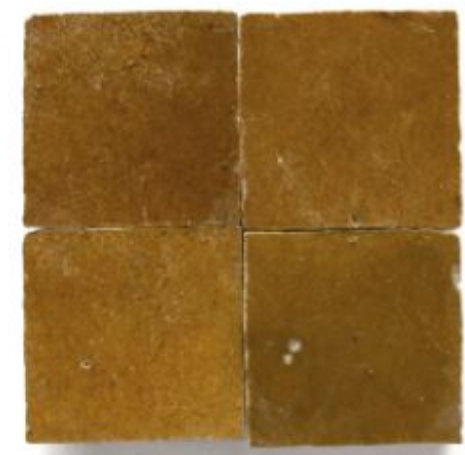

- quick ship
- featured v
- basics v
- cement v
- zellige v
- terracotta v
- brick v
- stone v
- help v

Print

GOLDEN HENNA ZELLIGE  
4"X4"X3/8"

V3 T3 ~~✖~~

200pcs minimum - \$420.00	\$210.00/box	\$19.50/sq.ft	<b>\$2.10/pc</b>
---------------------------	--------------	---------------	------------------