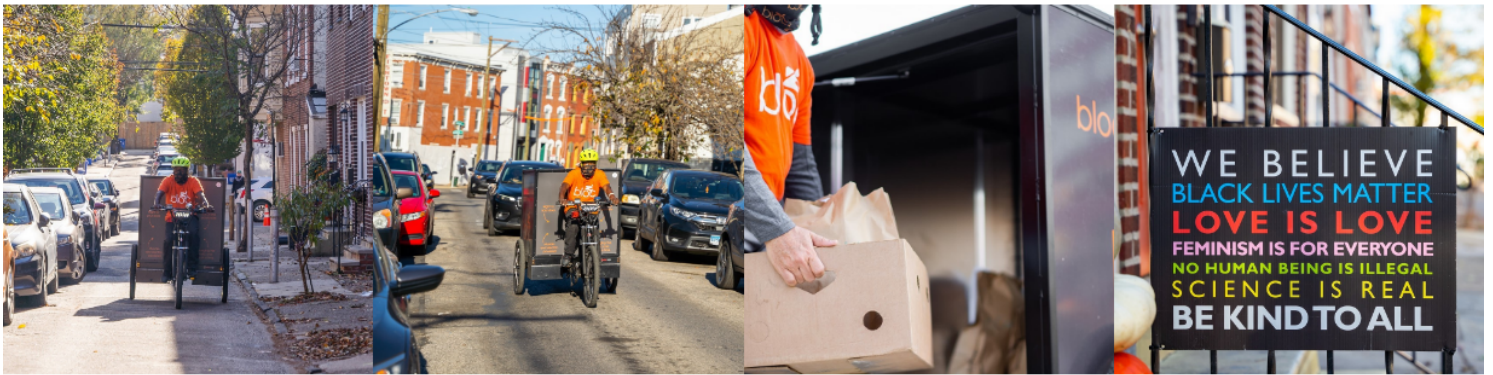

Bloc Delivery @BlocDelivery_ Now more than ever, local businesses need our support. From food co-ops to gift shops, order with Bloc and receive deliveries via electric bike right to your door step! Order today at http://www.blocdelivery.com Posted on Feb 18, 2021	Bloc Delivery @BlocDelivery_ Good Morning from your Bloc Delivery family! Posted on Feb 16, 2021	Bloc Delivery @BlocDelivery_ Bloc delivers for Lace in the Moon Wednesdays and Fridays to the 19145, 19146, 19147, 19148, and 19109 zip codes. Visit http://www.blocdelivery.com to order today! Posted on Feb 15, 2021

@BLOCDELIVERY

Follow us f t i in Terms and Conditions | Privacy Policy Copyright © 2021 Bloc Delivery. Powered by Shopify	About Us - Our Story - Meet the Team - Contact Us	Useful Links - About - How It Works - Collingswood - Northwest Philadelphia - South Philadelphia - West Philadelphia	Subscribe Stay up to date with new products, vendors, areas and services Email address ____ SIGN UP AMEX Apple Pay Discover Google Pay iOS Mastercard PayPal OPay VISA ? Help