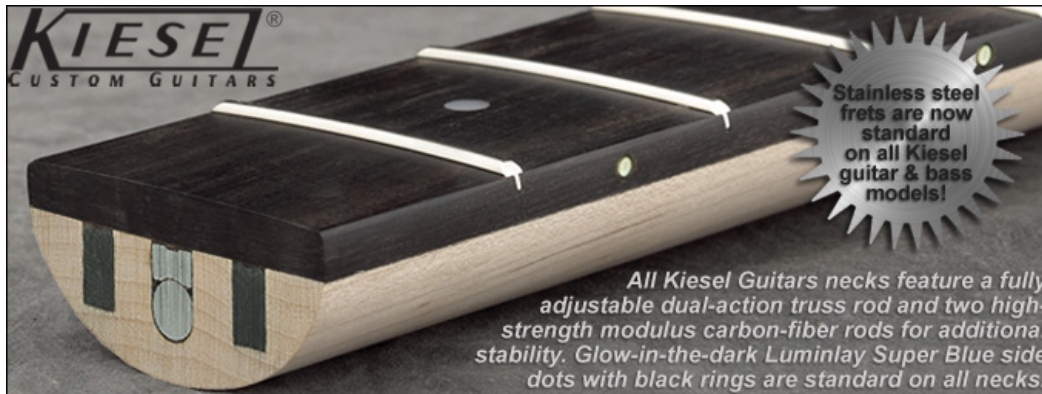

Lightspeed LS6 Headless Guitar Specifications:

construction	neck through
scale length	25.5"
body	alder
neck	Eastern hardrock maple with 2-way adjustable truss rod and dual carbon-fiber rods for additional strength & stability
fingerboard	ebony, 20" radius