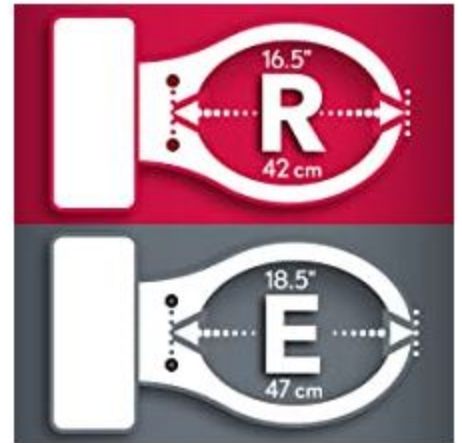

Never Loosens	✓	✓	✓	✓	✓	✓
Material	Wood	Wood	Wood	Durable Plastic	Wood Adult Seat, Plastic Child Seat	Durable Plastic
Color / Size	White / Elongated	White / Elongated	White / Elongated	White / Elongated	White / Elongated	White / Elongated
Other Sizes Available	✓	✓	✓	No	✓	✓
Other Colors Available		✓	✓		✓	✓
Hinge Type	No Slam Plastic	Premium No Slam Plastic	No Slam Metal	No Slam Plastic	No Slam Plastic	No Slam Plastic
Brand	Mayfair	Mayfair	Mayfair	Mayfair	Mayfair	Bemis

Use and Care

Toilet Seat Size Guide

To ensure a proper fit, measure from the front of the toilet to the center of the mounting holes.

- **Round** - 16.5" or 42 cm.
- **Elongated** - 18.5" or 47cm.