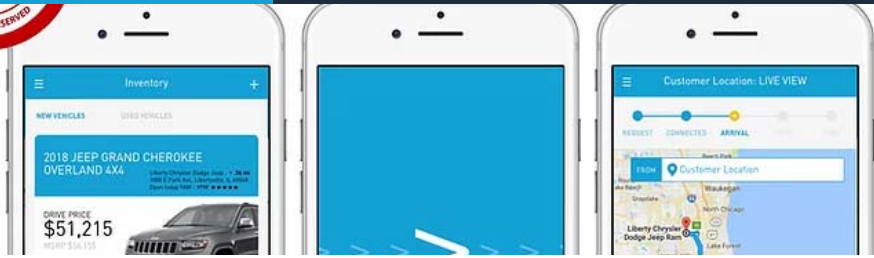

and schedules a Curbside Pickup Test Drive™.

2 Salesperson quickly accepts the mobile app connection.*

Customer Video
visual demonstration - no audio (1:29)

Salesperson Video
visual demonstration - no audio (1:30)

NEWS

DRIVE APP AVAILABLE NOW!

The Drive App is available for download on the iPhone App Store and Google Play Store. Our Software as a Service (SaaS) mobile app has no-cost unlimited access for both car buyers and dealerships. In exchange for our “Curbside Pickup Test Drive” software, we’ve created an industry-defining fee structure for our dealership partners. Each successful vehicle sale which utilizes

Drive’s patent pending technology, dealerships pay Drive