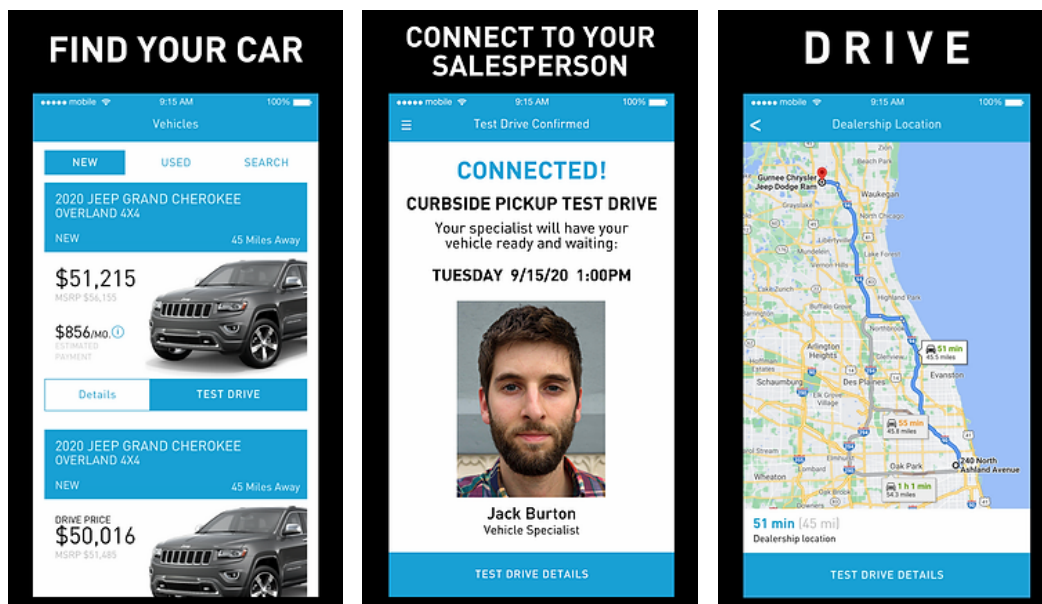

DRIVE

DEALERSHIPS

PATENT PENDING

VIDEOS

NEWS

SIGN UP

CURBSIDE PICKUP TEST DRIVE™

"A safer, contactless way to test drive a car."

"Offer your customers a great experience immediately when they arrive."

- (1) The Drive App notifies salespeople, using automation, when customers arrive at the dealership.
- (2) Greet your customers outside for a fast and easy "Curbside Pickup Test Drive".

Requesting a test drive on the Drive App instantly connects you to salespeople at the dealership. The app saves your appointment time, dealership location with directions, salesperson information, and complete vehicle details. Your location is conveniently shared through the app so your salesperson can greet you outside the dealership at your exact time of arrival. We call this service "Curbside Pickup Test Drive".

In the future, you will be able to use the Drive App to apply for dealership financing, shop for vehicle insurance, make car payments, and schedule service appointments. Our mission is to simplify the entire car ownership experience, using one app."