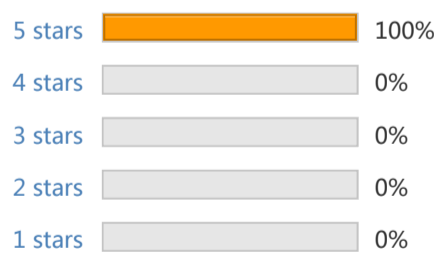

Product Review

Average Rating: ★★★★★ 5 based on 2 Customer Reviews

[Write a Customer Review](#)

★★★★★

By Jamarcus Wilcox

2021-02-04 15:26:14

PLUSH TOYS

Very soft and sweet. A size suitable for carrying. Very satisfied with the purchase. Value for money.

★★★★★

By Marlon Knapp

2021-02-04 15:26:11

PLUSH TOYS

I got it at Christmas for my niece, and when she opened it, she wouldn't put it down, she just kept holding it while opening the rest of the gifts and the rest of the day.

[View All Review(2)](#)