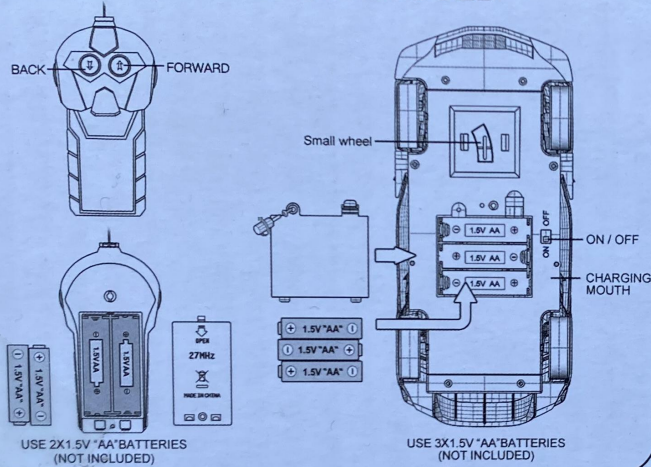

FUNCTION IS INTRODUCED

- Non-rechargeable battery is not to be recharged.
- Only batteries of the same or equivalent type as recommended are to be used.
- Batteries are to be inserted with the correct polarity.
- Exhausted batteries are to be removed from the toy.
- The supply terminals are not to be short-circuited.
- Do not mix old and new batteries.
- Do not mix alkaline, standard (carbon zinc) or rechargeable (nickel cadmium) batteries.
- Please take out batteries when not in use.

Keep this package for reference since it contains important information.

SPECIFICATIONS COLOURS AND CONTENTS MAY VARY FROM ILLUSTRATIONS

WARNING: NOT SUITABLE FOR CHILDREN UNDER 3 YEARS DUE TO SMALL PARTS
هشدار: برای کودکان زیر ۳ سال مناسب نیست، دارای قطعات کوچک است
تحذیر: غیر مناسب برای کودکان تحت ۳ سالگی
بلد المنشأ: الصين
COUNTRY OF ORIGIN: CHINA

صنعت وفقاً للمواصفات والمعايير العالمية
Tested according to international standards

WARNING: CHOKING HAZARD—Small parts.
Not for children under 3 years.

MADE IN CHINA