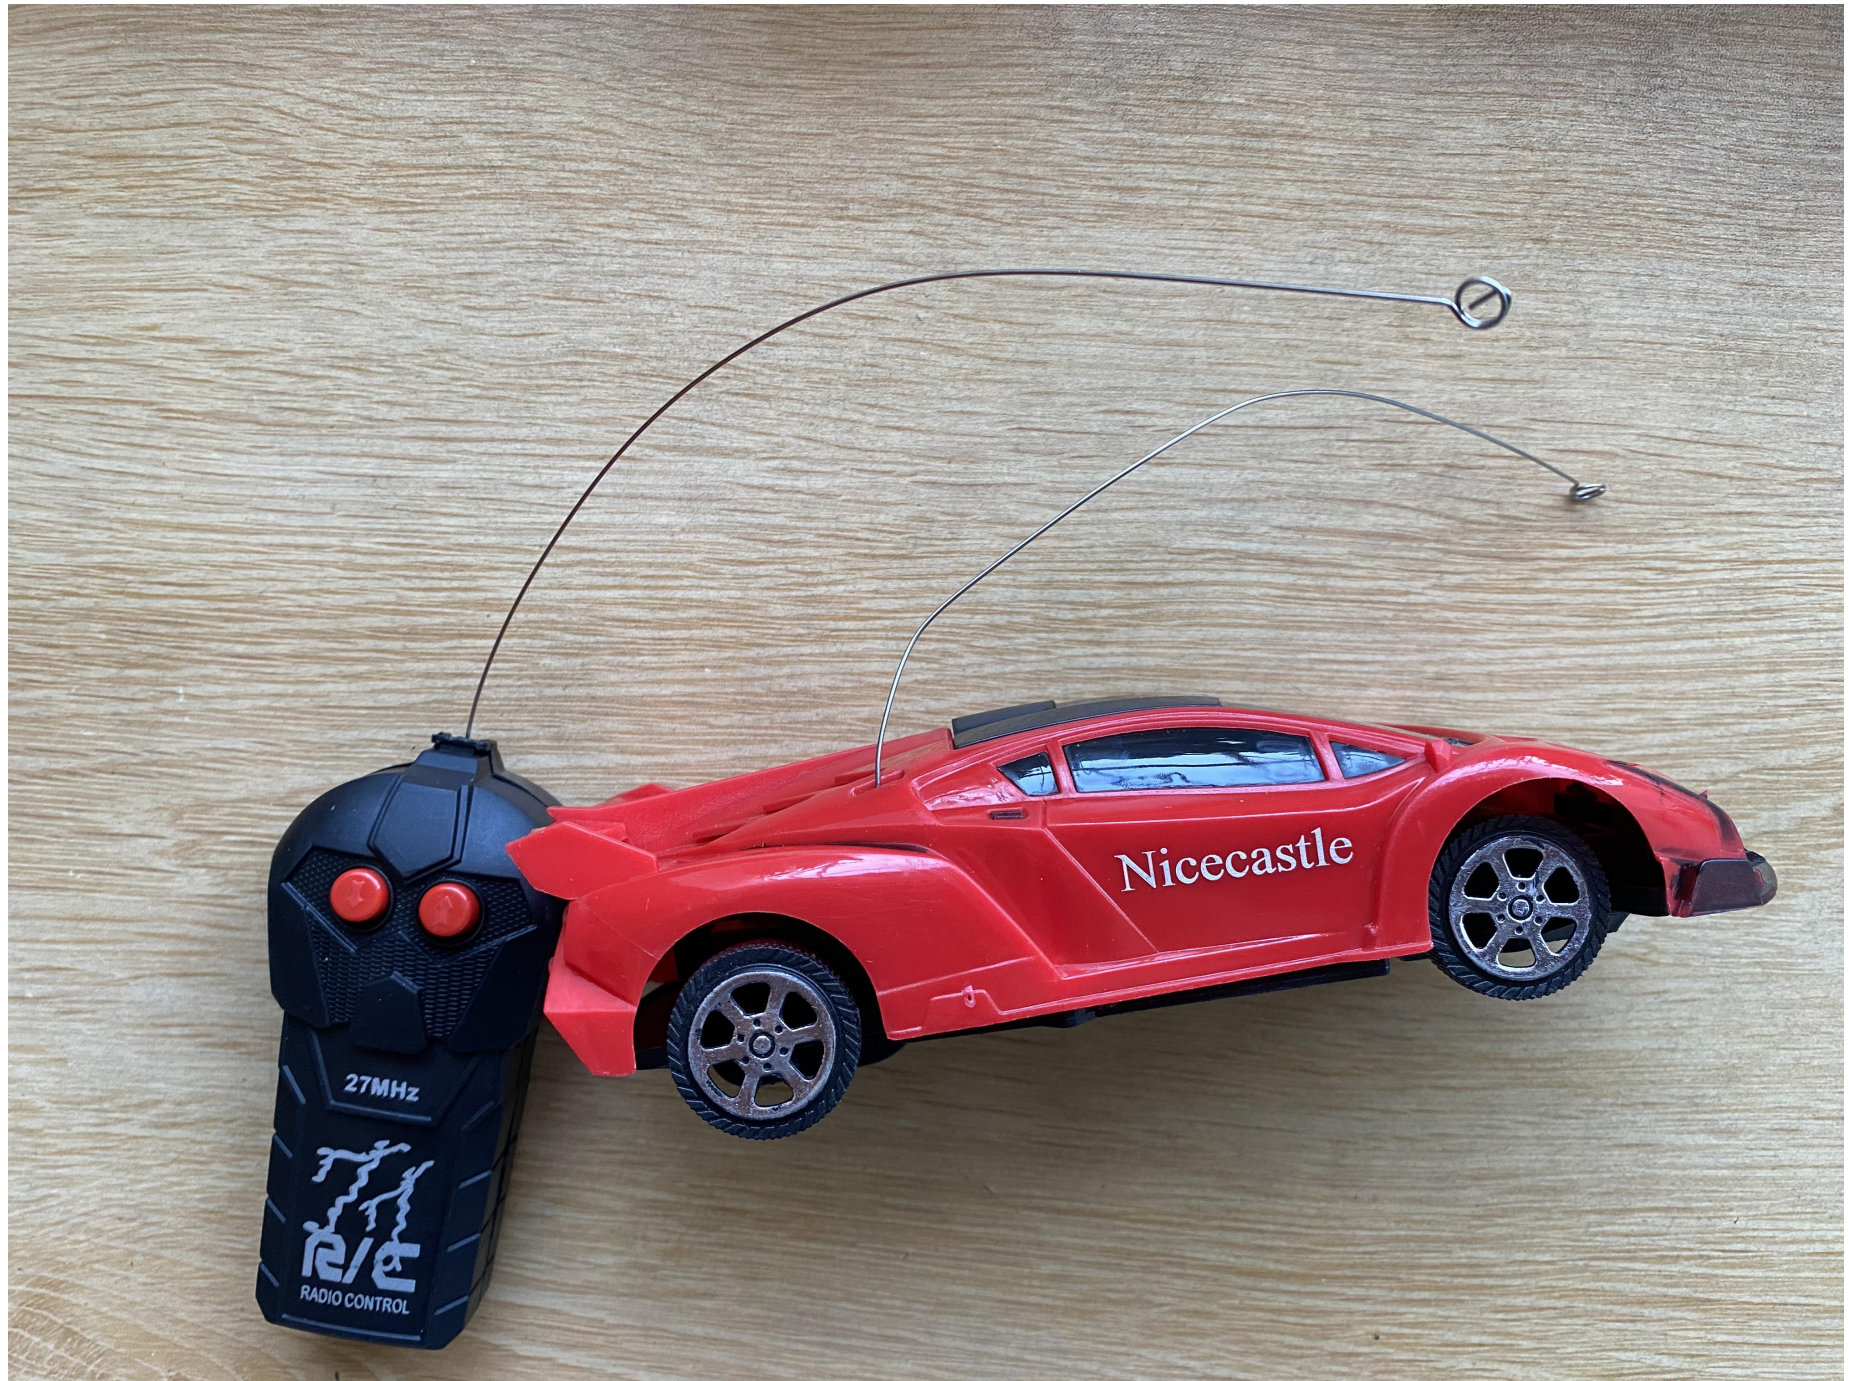

Gb
— Good boy

Nicecastle

3+
AGES

KNIGHT
1:24 SCALE R/C CAR

COOL 3D THE LIGHT!
FORWARD, BACKWARD, 3D LIGHT

Nicecastle

27MHz

R/C
RADIO CONTROL

KNIGHT
1:24 SCALE R/C CAR

Nicecastle

Remote Control Car

FAMOUS

SIMULATION

1:24
SCALE

3D
3D Light

3D
-LIGHT