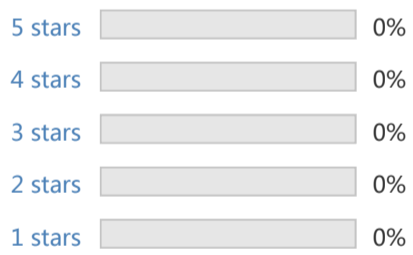

Product Review

Average Rating: ★★★★★ 0 based on 0 Customer Reviews