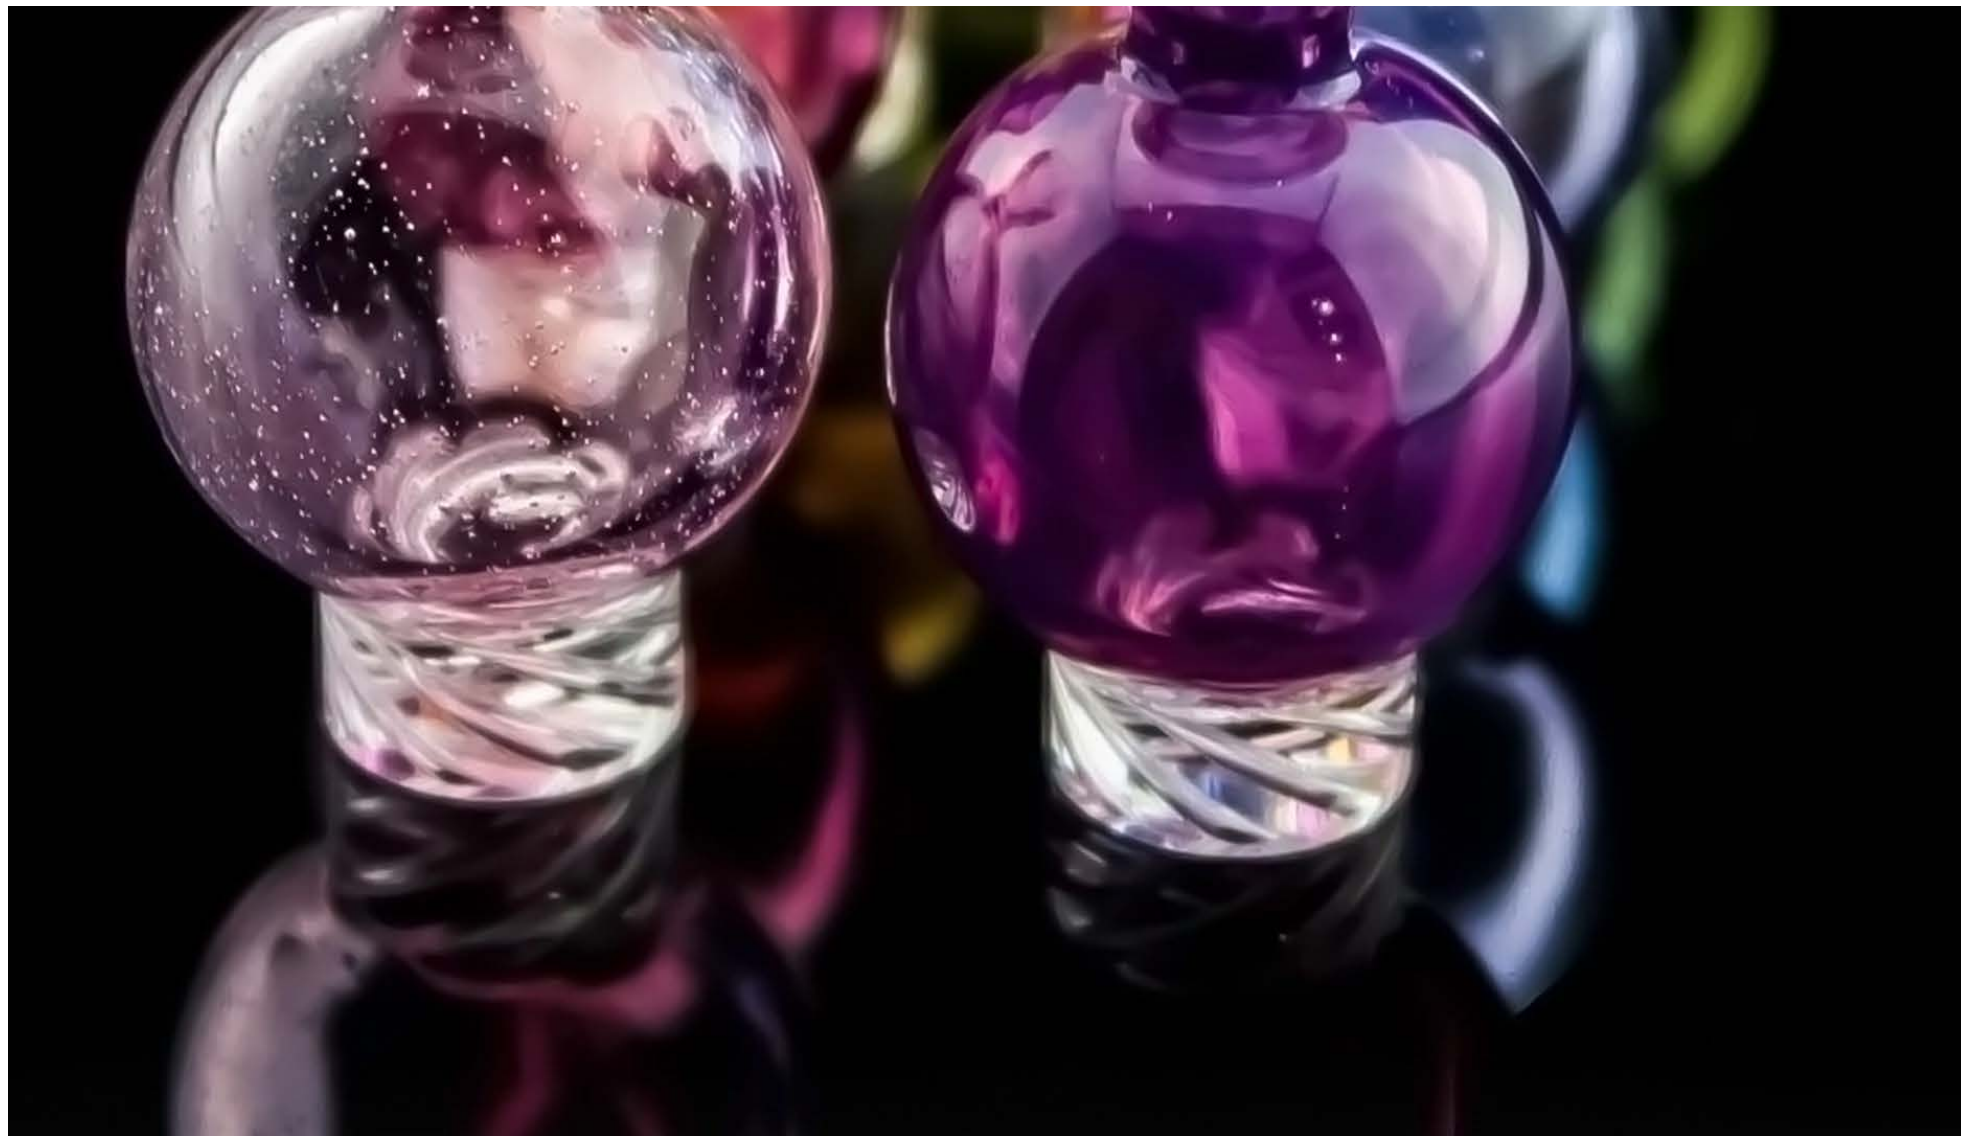

[Privacy](#) - [Terms](#)