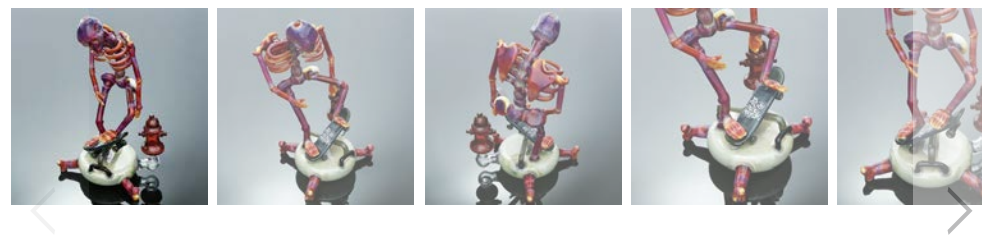

ADD TO CART

BUY IT NOW

SALE

R3G15 x Tim Lindemann

[Privacy](#) - [Terms](#)