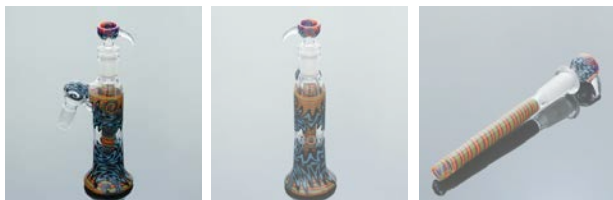

SCULPTED HEAD WATER PIPE

$2,500

- Made by Smiley x Snic
- Made in Santa Barbara, CA
- Features unique sculpted and sandblasted head tube
- Features really unique texture on the sculpted head
- Features 14mm diffuser with rubber grommet
- Comes with matching 14mm double handled slide
- Approximately 13.75 inches at tallest point
- Approximately 3.75 inches at widest point

QTY

—	1	+

ADD TO CART