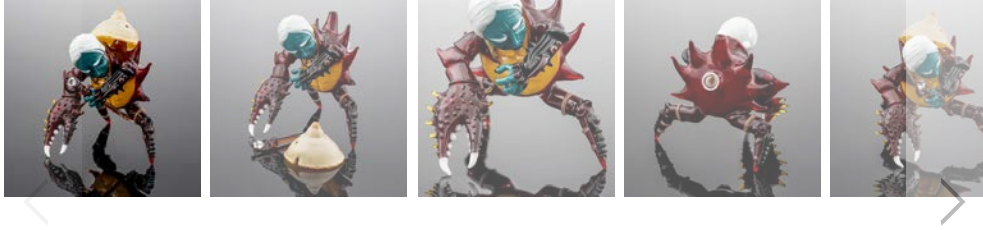

SALE

R3G15 x Mr. Gray

CHEECH DICHRO BOBBLE HEAD MINI TUBE COLAB (TERPS/RED/BLACK/CARAMEL) CFL COLOR CHANGE

$1,950 ~~$4,950~~
You Save 60% ($3,000)

- Made by R3G15 x Mr. Gray
- Made for the LIT SHOW

[Privacy](#) - [Terms](#)