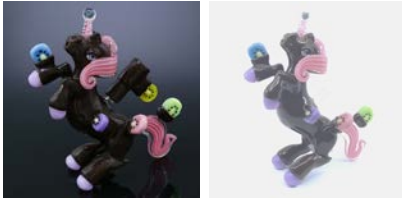

SALE

SakiBomb x Grimm x Gabe Halliday

WHERE'S WALDO MINI TUBE COLLABORATION

$1,150 ~~$2,000~~

You Save 42% ($850)

- Made by Sakibomb x Grimm x Gabe Halliday
- Made for the OMG Show at Fuzion Glass Gallery
- Dichro leopard mini tube with Wheres Waldo Milli image & Alice in Wonderland milli image throughout tube
- Features 10mm male joint
- Large marble on side with waldo milli encased
- Glow lip wrap and heart on dome
- Approximately 7.5 inches tall