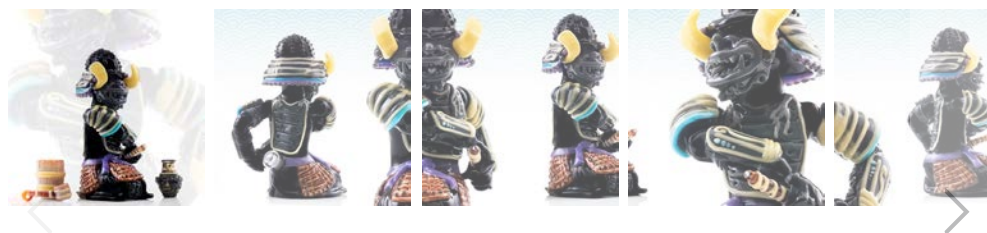

[Privacy](#) - [Terms](#)

- Approximately 4.5 inches at widest point
- Approximate 3.75 inch base diameter

QTY

— 1 +

ADD TO CART

BUY IT NOW

**SALE**

Orian Glass x Derek Boroboy

# APOCALYPSE KITTY VAPOR BUBBLER #2 (UV GLASS)

**\$1,950** ~~\$3,500~~  
You Save 44% ( \$1,550 )

- Made by Orian Glass x Derek Boroboy
- Features one fully sculpted Apocalypse Kitty #2 mini tube
- Fixed stem 14mm male joint with 3 hole diffuser
- Approximately 11 inches at tallest point
- Approximately 5.25 inches at widest point