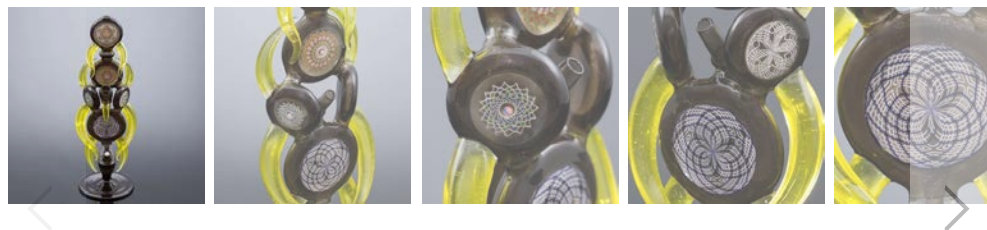

SALE

RAM x Eusheen

LEMON PHASER SNIPER RIFLE COLLAB

[Privacy](#) - [Terms](#)