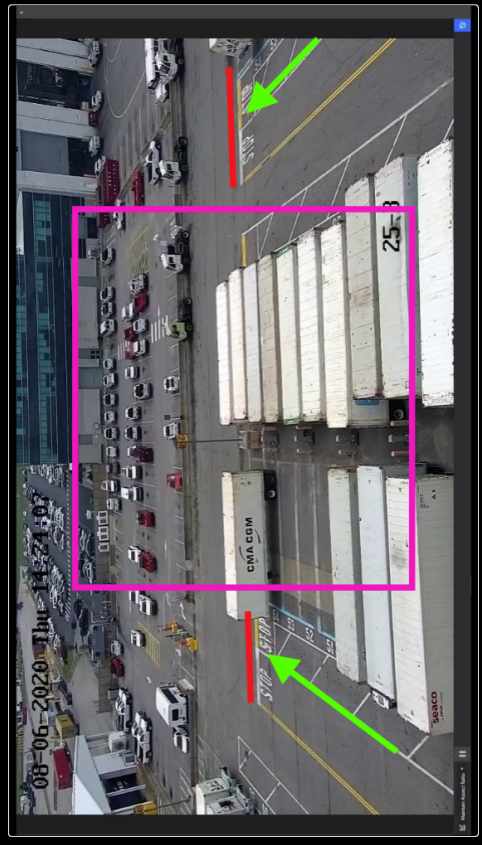

← Camera 395 POV- VIG Dock 1D

POV - VIG Dock 1D ☆

OTHER CAMERAS

Analytics Tool
Hide rules

Detection: vehicle-996: Stop Before the Line | Vehicle
Date: 08/06/2020
Time: 01:45:22 PM

< 08/06/2020 >

Analytics tool interface showing a video frame with a pink bounding box around a truck and red/green arrows. Includes a 'Shapes' table and a 'Properties' panel.

Shapes	Properties
Line 1	
Arrow 1	
Line 2	
Arrow 2	

Camera 394 POV - VIG Yard 37

Cameras list

Add Camera

ID	Preview	Camera Name	Stream Link	Organization
485		NIT South Dock 3B	rtsp://44.232.40.147:1935/live/southdock3b	Port of Virginia
481		Yard 37	rtsp://44.232.40.147:1935/live/yard37	Port of Virginia
482		South Yard 29	rtsp://44.232.40.147:1935/live/syard29	Port of Virginia
484		North Yard 18	rtsp://44.232.40.147:1935/live/nyard18	Port of Virginia
480		VIG - Dock 2E	rtsp://44.232.40.147:1935/live/dock2e	Port of Virginia