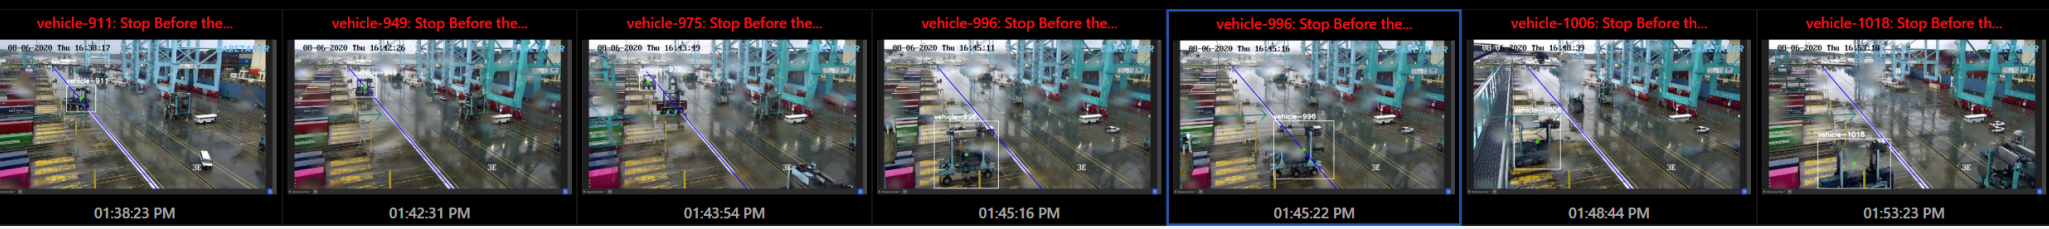

← Camera 395 POV- VIG Dock 1D

POV - VIG Dock 1D ☆

OTHER CAMERAS

Analytics Tool
Hide rules

Detection: vehicle-996: Stop Before the Line | Vehicle
Date: 08/06/2020
Time: 01:45:22 PM

< 08/06/2020 >

Analytics tool interface showing a video frame with a pink bounding box around a truck and red/green arrows. Includes a 'Shapes' table and a 'Properties' panel.

Shapes	Properties
Line 1	
Arrow 1	
Line 2	
Arrow 2	

Camera 394 POV - VIG Yard 37

Cameras list

Add Camera

ID	Preview	Camera Name	Stream Link	Organization
485		NIT South Dock 3B	rtsp://44.232.40.147:1935/live/southdock3b	Port of Virginia
481		Yard 37	rtsp://44.232.40.147:1935/live/yard37	Port of Virginia
482		South Yard 29	rtsp://44.232.40.147:1935/live/syard29	Port of Virginia
484		North Yard 18	rtsp://44.232.40.147:1935/live/nyard18	Port of Virginia
480		VIG - Dock 2E	rtsp://44.232.40.147:1935/live/dock2e	Port of Virginia