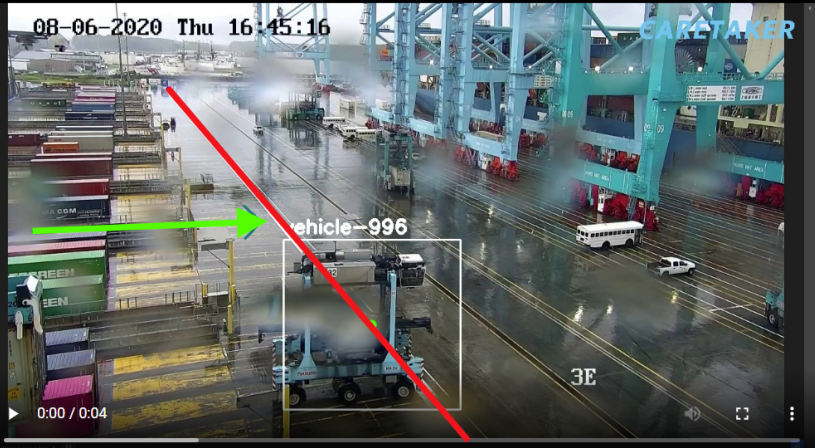

← Camera 395 POV- VIG Dock 1D

POV - VIG Dock 1D ☆

OTHER CAMERAS

Analytics Tool
Hide rules

Detection: vehicle-996: Stop Before the Line | Vehicle
Date: 08/06/2020
Time: 01:45:22 PM

< 08/06/2020 >

Analytics tool interface showing a video frame with a pink bounding box around a truck and red/green arrows. Includes a 'Shapes' table and a 'Properties' panel.

Shapes	Properties
Line 1	
Arrow 1	
Line 2	
Arrow 2	

Camera 394 POV - VIG Yard 37

Cameras list

Add Camera

ID	Preview	Camera Name	Stream Link	Organization
485		NIT South Dock 3B	rtsp://44.232.40.147:1935/live/southdock3b	Port of Virginia
481		Yard 37	rtsp://44.232.40.147:1935/live/yard37	Port of Virginia
482		South Yard 29	rtsp://44.232.40.147:1935/live/syard29	Port of Virginia
484		North Yard 18	rtsp://44.232.40.147:1935/live/nyard18	Port of Virginia
480		VIG - Dock 2E	rtsp://44.232.40.147:1935/live/dock2e	Port of Virginia