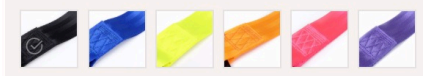

TOW STRAPS PRISMA

\$19.99

COLOR

SKU: TOW-01BK

After working with many skilled and pro drivers, we've had a lot of feedback regarding the importance of tow strap VISIBILITY (caps lock works too). Our answer? Bring the Prisma colors out to play!

- The tow strap features light weight fabric just like the seat belt harnesses
- Tow Capacity at 6600 lbs
- Prisma logo
- Hardware included

🔗 Help