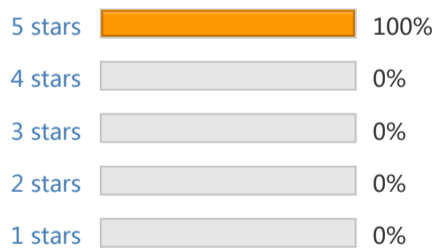

Product Review

Average Rating: ★★★★★ 5 based on 3 Customer Reviews

[Write a Customer Review](#)

★★★★★

By Armani Cherry

2021-01-29 11:24:58

TABLE LAMP

The base is stable, the lamp holder has a wide range of movement, and the switch is convenient

★★★★★

By Davonte Kelley

2021-01-29 11:24:53

TABLE LAMP

I like the style and color of the lamp. It emits a lot of light. I am always looking for

★★★★★

By Luis Sutton

2021-01-29 11:24:45

TABLE LAMP

I put this lamp on the coffee table. It looks so beautiful. My floor lamp is very useful. love it.