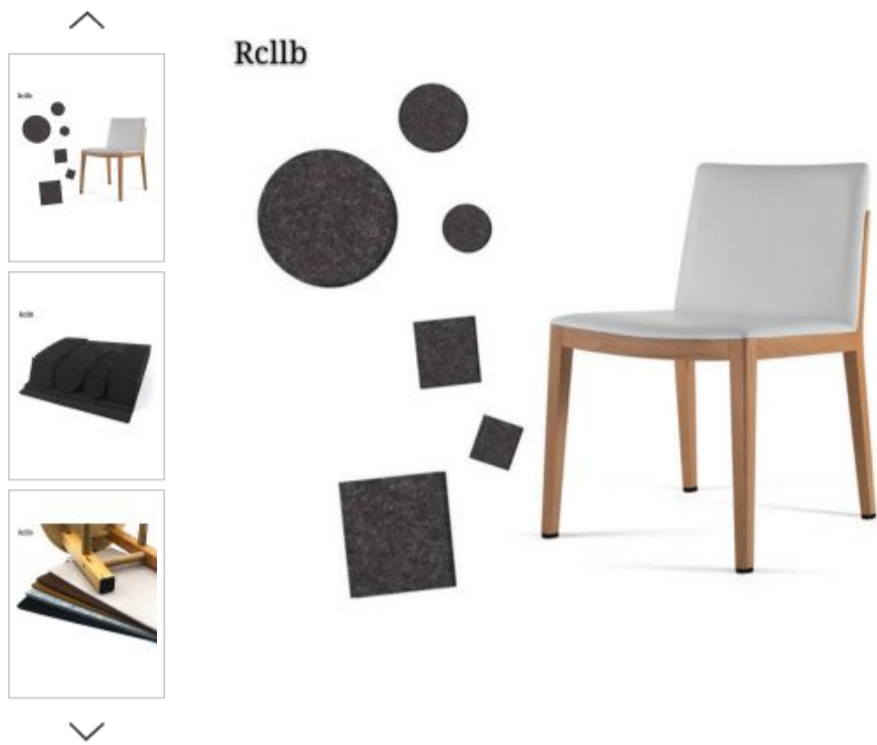

Esbeeli

Products keyword

Home Wedding Special Occasion Men Bags & Accessories Computer Luggage

Rcllb Chair leg cushion

Average rating : ★★★★★ (0 reviews)

Item Code: Rcllb Chair leg cushion

\$16.90 ~~\$16.90~~

volume weight

0.00 g

[Protecting furniture floors] Rubber mats are used to protect surfaces (tiles, smooth hardwood floors, walls, etc.). Prevent scratches and dents. Used for furniture, heavy electrical appliances and other items that may cause dents and scratches.

[Built-in self-adhesive] Strong adhesion, can fix non-slip furniture mats for a long time without buying more adhesives.

[Easy to use] Just peel off and paste on a clean and dry surface, very simple and convenient.

[Applicable to any furniture] Our protective rubber pads are suitable for any type of furniture-sofas, beds, recliners, tables, dining chairs, sofas, bed frames, etc.

[High-quality material] Using high-quality TRP rubber material, durable and practical