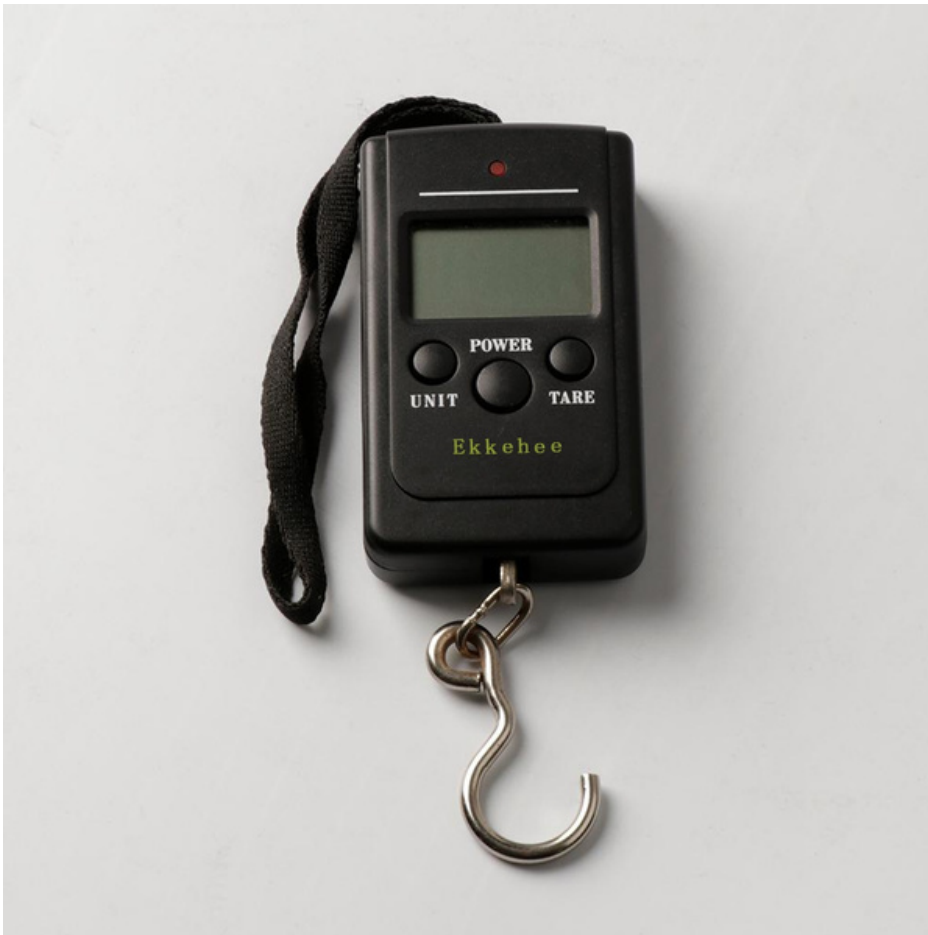

Top Features

- ★ Popular
- 📦 Express
- 📍 Local
- ⚡ Blitz Buy
- 🕒 Recent
- ✅ Brands
- 🗃️ Categories

Overview

Related

Ekkehee Digital Electronic Scales Luggage Scale Load 40kg LCD Mini Portable

\$31

Color:

Black

### Instructions:

Hang the bowl vertically. Press the " ON / TARE " button.

You can use it when the screen reads "0.0 or 0.00". Switch between " ON " and " TARE " to display the weighing data.

When the weight of the stuff remains stable, the weight data will be locked automatically Useful for family, shop, kitchen, fishing, luggage, outdoor use or as gifts

### Product Features:

Precise & final display, stable performance

2. Ultra-compact design, portable, impact resistance and cost-effective

Multi-function net weighing, zero tracking, automatic power-off, unit conversion.