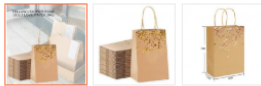

TOYELO 10PCS KRAFT PAPER BAGS SNOWMAN CHRISTMAS GIFT BAGS WITH HANDLE 15CM X8CM X21CM COOKIE PACKAGING BAGS WEDDING PARTY FAVOR BOXES

Search > Toyelo 10pcs Kraft Paper Bags Snowman Christmas Gift Bags With Handle 15cm X8cm X21cm Cookie Packaging Bags Wedding Party Favor Boxes

Toyelo 10pcs Kraft Paper Bags Snowman Christmas Gift Bags With Handle 15cm X8cm X21cm Cookie Packaging Bags Wedding Party Favor Boxes

☆☆☆☆ 0 reviews

52 sold. Only 1000 remain

\$1.99

Product Code: TY-20123587