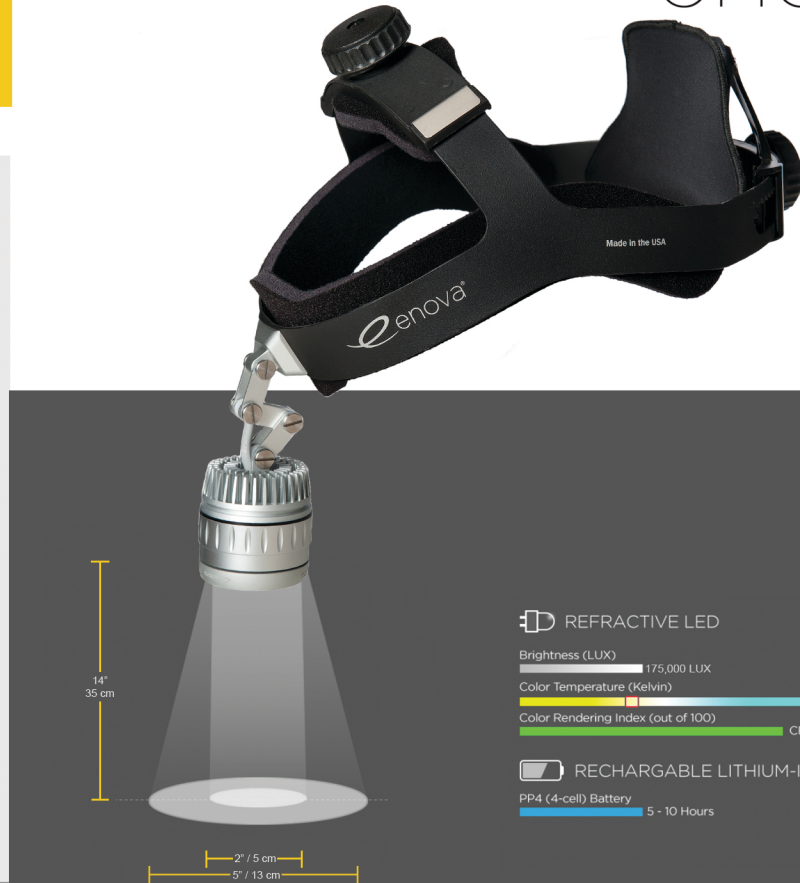

Quantum Warm (PLT-175A)

Enova's Most Versatile LED Surgical Headlight

175,000 - 480,000 LUX

Adjustable spot 2" - 5" / 5cm - 13cm

Recommended for physicians performing procedures for:

- Cardio-Thoracic
- Colorectal
- General Surgery
- Neuro
- OB/GYN
- Oral and Maxillofacial
- Orthopedic
- Plastic, Cosmetic and Reconstructive
- Spine
- Trauma
- Transplant
- Vascular
- Vet - Large Animal

REFRACTIVE LED

Brightness (LUX) 175,000 LUX

Color Temperature (Kelvin)

4500 K

Color Rendering Index (out of 100)

CRI 95

RECHARGABLE LITHIUM-ION

PP4 (4-cell) Battery