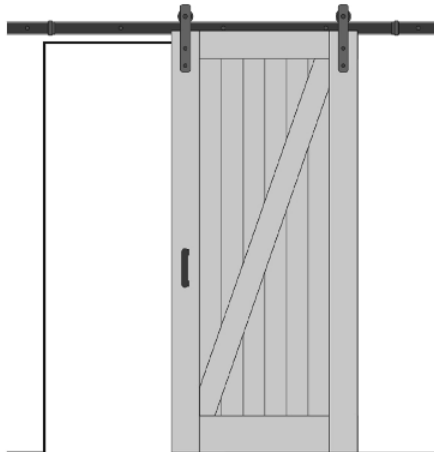

Color: Primed

Size: 37" x 68"

by **FORWARD** by V&S INDUSTRIES

SEE PRODUCT PAGE FOR DIMENSIONS & FINISHING NOTES

MDF Reveal Z Barndoor kit with Hardware

Size 37" x 84"

Color Primed

0 48118 8 06858 1

FORWARD 

by **VT** Industries

Size: 37" x 84"

Color: Primed