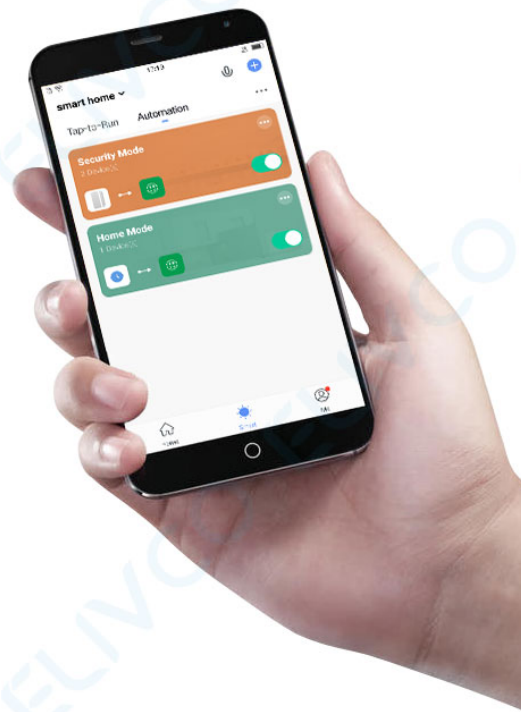

Report Item

US Smart Wifi Plug Features

Remote ON/OFF—Turn electrical devices on/off from anywhere
App Support —Free iOS and Android mobile App smartlife
Sync Status—Real-time device status provided to App
Timing—Set scheduled/countdown/loop timers to turn on/off at specified time
Share Control— Control your smart home together with your family
Scene—Turn on/off a gang of devices with one tap
Smart Scene—Triggered on/off by temperature, humidity or other environmental conditions
Voice Control —Works perfectly with for Amazon Alexa/for Google Assistant
Portable and durable, easy to carry, lightweight

10A Smart WiFi Plug-US

- ◆ APP Remote Control
- ◆ Group Control
- ◆ Alexa / Google Assistant Voice Control
- ◆ Timer / Countdown
- ◆ Device sharing
- ◆ Scene mode / Home automation setting

Remote Control

On / off control

Group Control

Voice Control

Set Timer

APP Remote Control

Remote control the smart plug socket by smartphone from anywhere at anytime

Hands-free Voice Control

Simply give voice command to Alexa or Google Home Assistant to turn on / off lights when you are on go

Smart Scenario

Creating your own scene to trigger ON/OFF home appliances by departure mode, home mode.

Smart Scenario

Creating your own scene to trigger ON/OFF home appliances by departure mode, home mode.