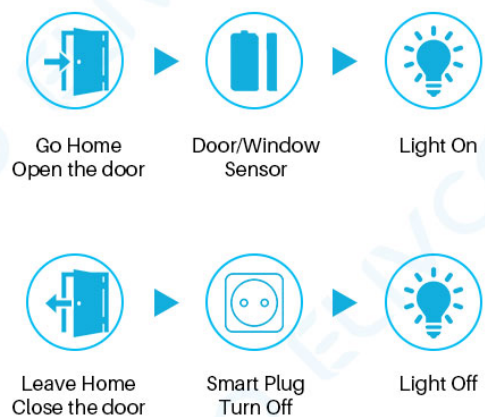

Report Item

US Smart Wifi Plug Features

Remote ON/OFF—Turn electrical devices on/off from anywhere
App Support —Free iOS and Android mobile App smartlife
Sync Status—Real-time device status provided to App
Timing—Set scheduled/countdown/loop timers to turn on/off at specified time
Share Control— Control your smart home together with your family
Scene—Turn on/off a gang of devices with one tap
Smart Scene—Triggered on/off by temperature, humidity or other environmental conditions
Voice Control —Works perfectly with for Amazon Alexa/for Google Assistant
Portable and durable, easy to carry, lightweight

10A Smart WiFi Plug-US

- ◆ APP Remote Control
- ◆ Group Control
- ◆ Alexa / Google Assistant Voice Control
- ◆ Timer / Countdown
- ◆ Device sharing
- ◆ Scene mode / Home automation setting

Remote Control

On / off control

Group Control

Voice Control

Set Timer

APP Remote Control

Remote control the smart plug socket by smartphone from anywhere at anytime

Hands-free Voice Control

Simply give voice command to Alexa or Google Home Assistant to turn on / off lights when you are on go

Smart Scenario

Creating your own scene to trigger ON/OFF home appliances by departure mode, home mode.

Smart Scenario

Creating your own scene to trigger ON/OFF home appliances by departure mode, home mode.