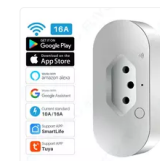

Elivco Digital Life Store
Top Brand 98.4% Positive feedback

+ Follow
47848 Followers

I'm shopping for...

On AliExpress

In this store

0

Store Home | Products | Sale Items | Top Selling | Broadlink Brand | Xiaomi Brand | Feedback

10A

GET IT ON
Google Play

Download on the
App Store

Works With
amazon alexa

Works With
Google Assistant

Current standard
10A

Support APP
SmartLife

Support APP
Tuya

Elivco Mini US Wifi Plug 10A 100-240V Wireless Smart Socket Outlet Tuya APP Timing Voice Control Works With Alexa Google Home

PRICE: **US $7.59**
Add to cart now & shop later!

Starts in
2 d 21 : 59 : 23

US $7.70 ~~US $10.84~~ -29%

US $2.00 New User Coupon   US $8.00 off per US $150.00   Get coupons

Standard: US Plug

US Plug

Color: 1Pcs

1Pcs

Quantity:

- 1 + Additional 2% off (6 pieces or more)
500 pieces available

Free Shipping

to United States via AliExpress Standard Shipping

Estimated Delivery on 02/07

Buy Now

Add to Cart

90-Day Buyer Protection
Money back guarantee

Recommended For You

US $7.61

US $12.02

US $11.41

Store Categories

- Xiaomi Brand
  - Xiaomi Smart Life
  - Xiaomi Gateway
  - Xiaomi Smart Alarm Sensor

Elivco Digital Life St...

Top Brands
98.4% Positive Feedback
47.8K Followers
Contact