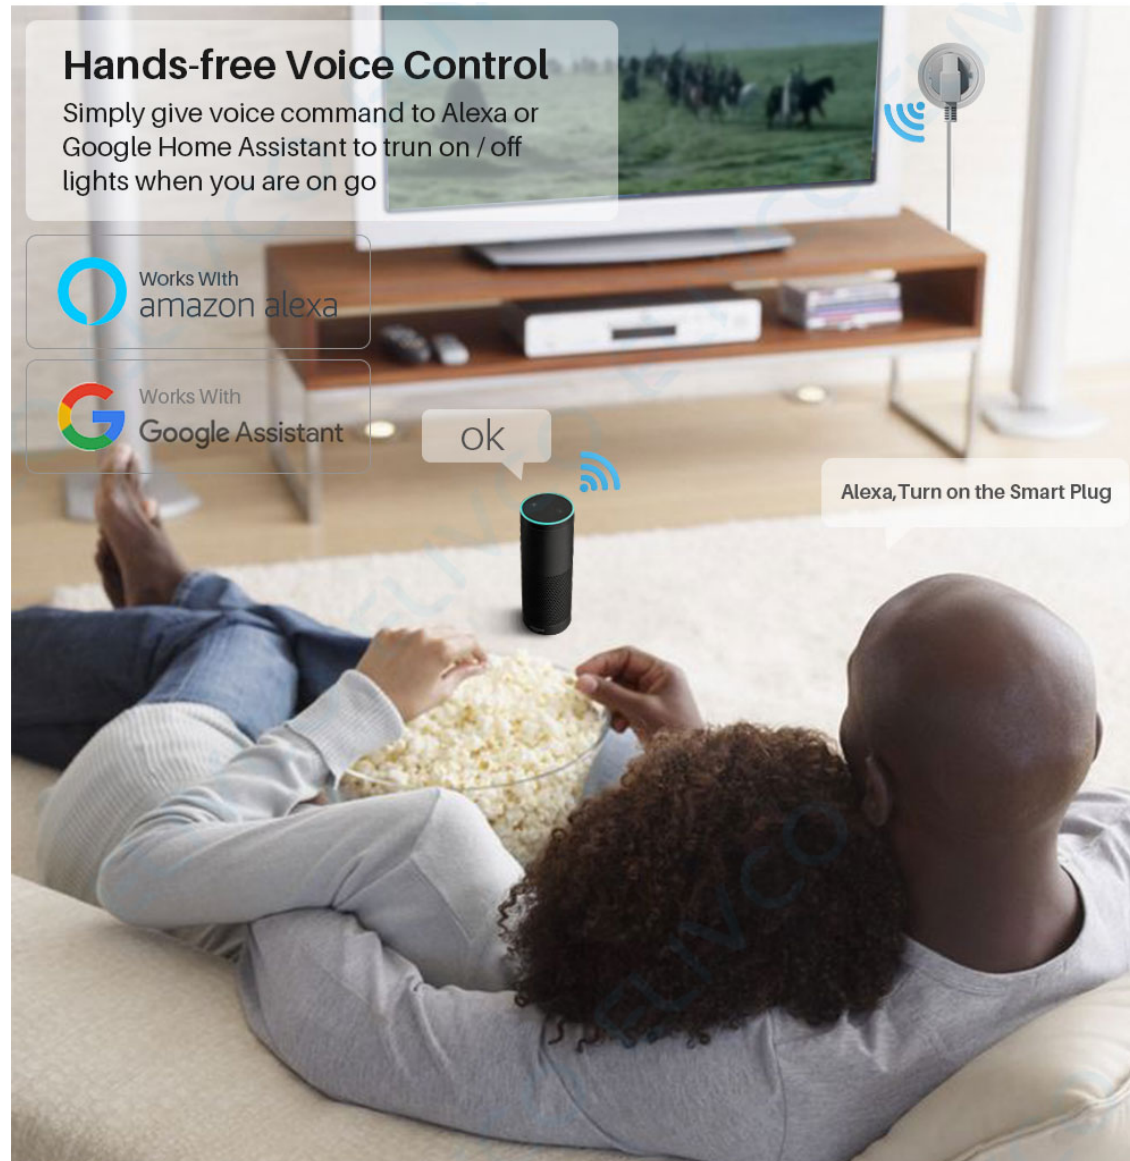

Report Item

US Smart Wifi Plug Features

Remote ON/OFF—Turn electrical devices on/off from anywhere
App Support —Free iOS and Android mobile App smartlife
Sync Status—Real-time device status provided to App
Timing—Set scheduled/countdown/loop timers to turn on/off at specified time
Share Control— Control your smart home together with your family
Scene—Turn on/off a gang of devices with one tap
Smart Scene—Triggered on/off by temperature, humidity or other environmental conditions
Voice Control —Works perfectly with for Amazon Alexa/for Google Assistant
Portable and durable, easy to carry, lightweight

10A Smart WiFi Plug-US

- ◆ APP Remote Control
- ◆ Group Control
- ◆ Alexa / Google Assistant Voice Control
- ◆ Timer / Countdown
- ◆ Device sharing
- ◆ Scene mode / Home automation setting

Remote Control

On / off control

Group Control

Voice Control

Set Timer

APP Remote Control

Remote control the smart plug socket by smartphone from anywhere at anytime

Hands-free Voice Control

Simply give voice command to Alexa or Google Home Assistant to turn on / off lights when you are on go

Smart Scenario

Creating your own scene to trigger ON/OFF home appliances by departure mode, home mode.

Smart Scenario

Creating your own scene to trigger ON/OFF home appliances by departure mode, home mode.