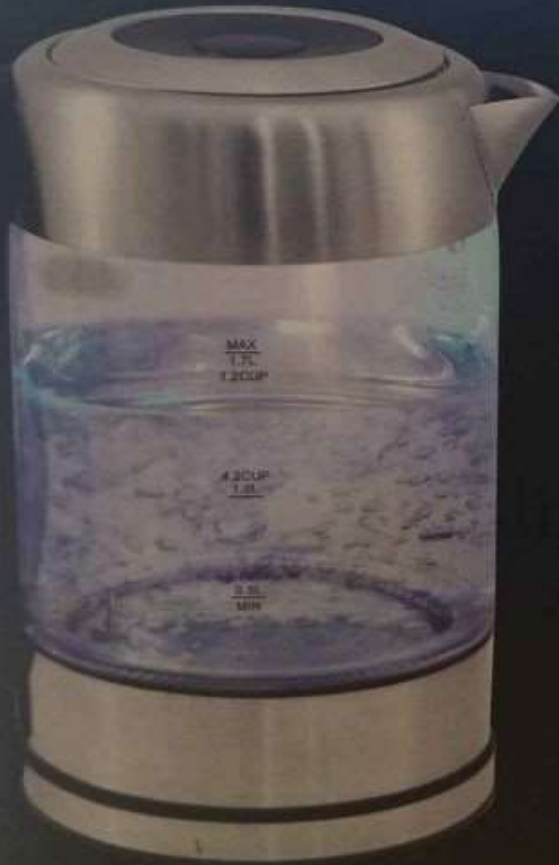

Elite Gourmet
BY MAXI-MATICE

**1.7L CORDLESS
DIGITAL
KETTLE**

Safety feature: **Automatic Shut-Off** when water reaches boiling and when empty.

Easy one touch **Pop-Up Lid** makes refills and clean-up quick and easy

Large Pouring Spout with mesh filter

Liter and Cup Markings on both sides for precise filling

Multi-Color Illumination adjusts to preset temperatures

Cord-free Serving with 360° rotatable base and wrap-around cord storage

Touch Screen Digital Control Panel with Keep Warm (104°F) and 3 Temperature Settings (158°F, 176°F, 194°F)

360° Rotate Button Power On/Off Button Temperature Selector Button

Concealed Heating Element for easy clean up

Scan this QR Code to visit our website for more information

Elite Gourmet

BY MAXI-MATIC®

3 DIGITAL PRESET
TEMPERATURES
PLUS KEEP WARM

3-MINUTE
CONTINUOUS
BOIL FEATURE

MULTI-COLOR
LED ILLUMINATED
INTERIOR

1-YEAR
WARRANTY