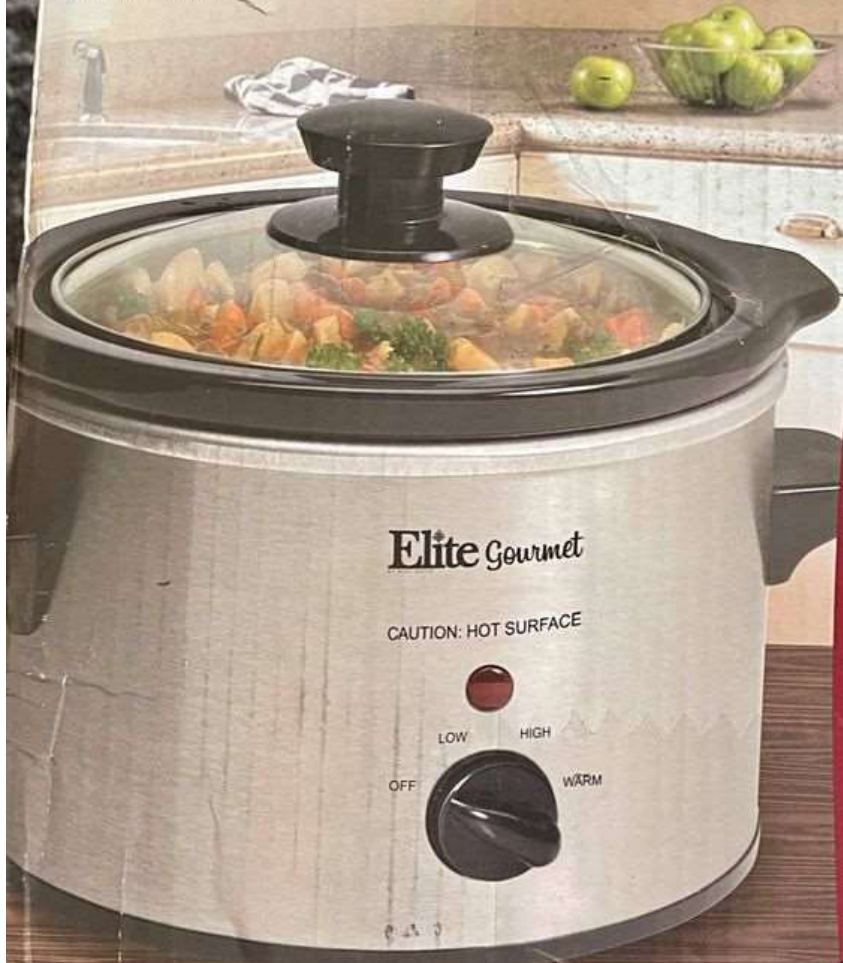

Elite Gourmet

BY MAXI-MATIC

1.5
QUART
CAPACITY

SLOW COOKER

Tempered Glass Lid

High, Low and
Keep Warm Settings

Dishwasher Safe Glass
Lid and Ceramic Insert

Cool-Touch
Handle & Knob

Model MST-250XS