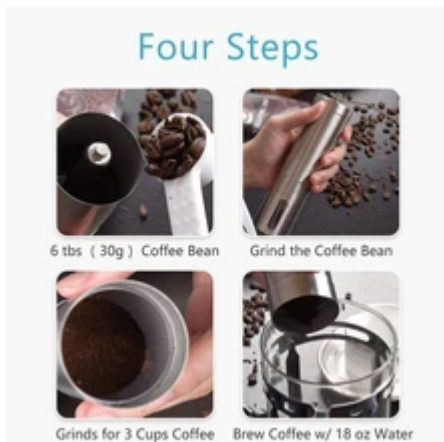

HOME

EDIDIE

SHOP BY CATAGORY ▾

CONTACT US

hesgier Hand-operated Coffee Grinder Mini Portable Coffee Grinder Manual Bean Grinder with Adjustable Ceramic Burr Coffee Maker for Fresh Coffee Portable Size for Home Office or Travelling