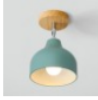

Categories

What's HOT  
PRODUCT WOMEN WEN

GCRWVS Ceiling Light Industrial Ceiling Lamp Nordic Plafonnier Led Living Room Lights Hallway Aisle Kitchen Plafon Led Techo **\$23.00**

# GCRWVS Makeup Mirror Magnification Double Sided Swivel Vanity Mirror for Bathroom

Fastor  
GCRWVS Makeup Mirror Magnification Double Sided Swivel Vanity Mirror for Bathroom

GCRWVS Toy Soft Cartoon Elephant Stuffed Animal Doll Baby Kids Girlfriends Gifts **\$8.00**