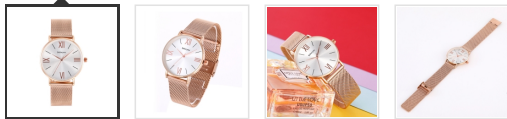

Price:

USD **$6.99**

Quantity:

Quantity selector: - 1 + (30 available)

ADD TO CART

BUY NOW

♡ Add to Favorite Items