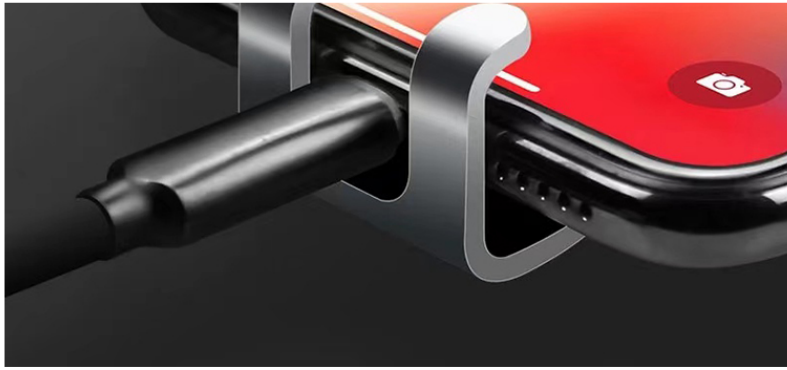

## OUMOLA Cell phone mounts specially adapted for use in vehicles of gravity sensing fixed support for in-car navigation

Product Code: OUMOLA-101

Availability: In Stock

17.26

\$16.99

Qty

Add to Cart

☆☆☆☆ 0 reviews / Write a review

Like 0

Tweet

Share

Description

Reviews (0)

- Easy One Touch Lock/Release: Patented easy one touch mechanism allows quick one hand open and close operation
- Adjustable Viewing: The newly re-designed telescopic arm extends from 4 - 6.5 inch and pivots on 225 degree arc for a variety of optimal positions
- Universal Mounting: Holds all phone and case combinations from 2.3 Inches 3.5 Inches
- STRONG SUCTION: One time use dashboard disc and reusable suction cup combo offers superior stick strength