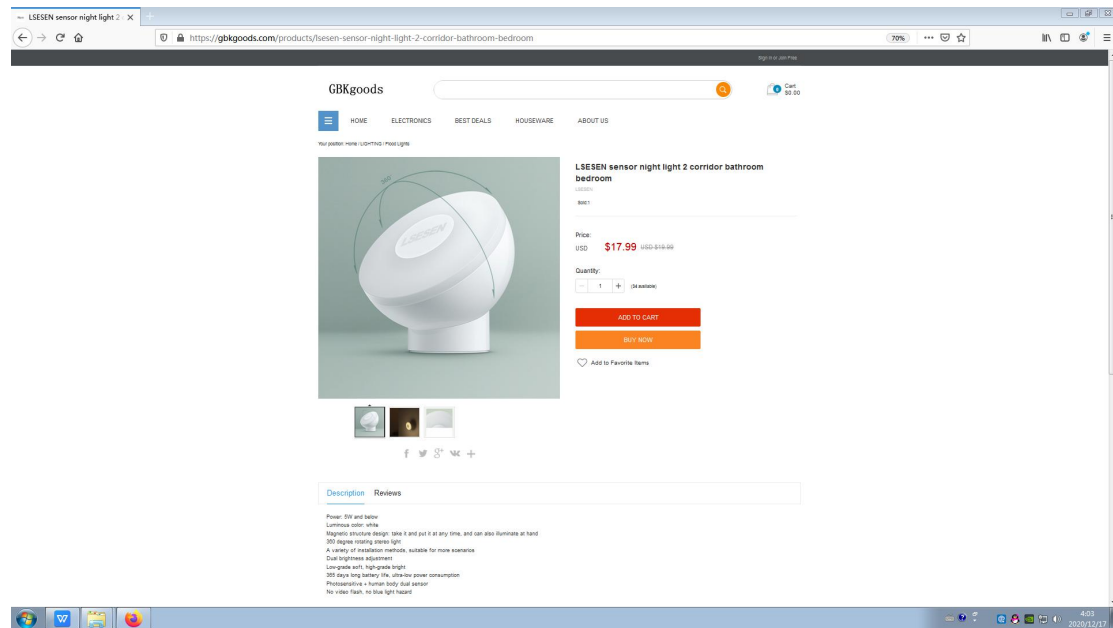

Digital image of applicant selling online.

Sales link of applicant online.

<https://gbkgoods.com/products/lseen-sensor-night-light-2-corridor-bathroom-bedroom>

Sales records of applicant online.