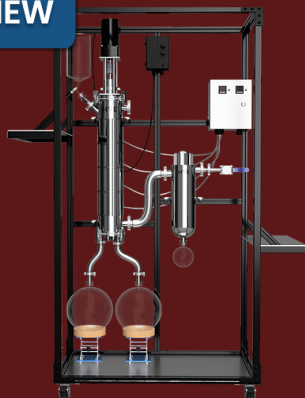

INTRODUCING THE HiVE30™

NEW

THE WIPED FILM EVAPORATOR

HiVE30™

The HiVE30 is here to claim its place as the most powerful of any WFE in its class.

[REQUEST A QUOTE](#)

[LEARN MORE](#)