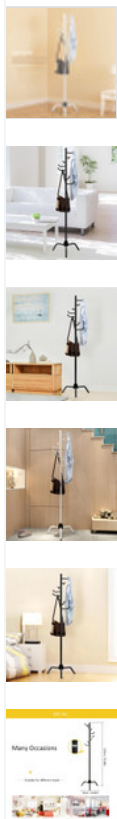

Top Features

- ★ Popular
- 👉 Express
- 💎 Deals
- 📍 Local
- 🚀 Blitz Buy
- 🕒 Recent
- ✅ Brands
- 🗉 Categories

Overview

Related

Pyslord Coat stands 178CM Coat Rack Clothes Hanger Living Room Bedroom Furniture Coat Stand with L-Shaped Hooks Tripod Base

**\$46**

Size:

Pack of 1

Color:

Black

Only 30 left!

Expired

Instant offer: Add to cart right now to unlock a lower price!

**Buy**

📍 Add to Wishlist

Standard Shipping \$12

Contact, Terms, Policies & More ^

What do you want to find?

Search

Top Features

- ★ Popular
- 📦 Express
- 💎 Deals
- 📍 Local
- 🚀 Blitz Buy
- 🕒 Recent
- ✅ Brands
- 🗉 Categories

Specifications:

Material: Iron+Plastic  
 Color: White / Black (Optional)  
 Item Size: 50 \* 50 \* 178cm / 19.69 \* 19.69 \* 70.08in  
 Item Weight: 1443g  
 Package Size: 59.5 \* 17 \* 9.2cm / 23.43 \* 6.69 \* 3.62in  
 Package Weight: 1727g