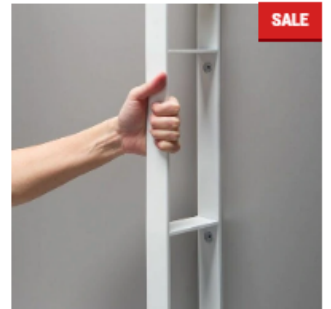

Design By Intent- Ever Life Designs |

23.7" Purple Gray Fuzion™ Combo Shelf with Grab Bar

☆☆☆☆☆

\$289.95

\$389.95

ADD TO CART

Design By Intent- Ever Life Designs |

23.7" White Fuzion™ Combo Shelf with Grab Bar

☆☆☆☆☆

\$389.95

ADD TO CART

Design By Intent- Ever Life Designs |

White Fuzion™ Combo Vertical Shelf with Grab Bar

☆☆☆☆☆

Was: ~~\$562.99~~

Now: **\$449.91**